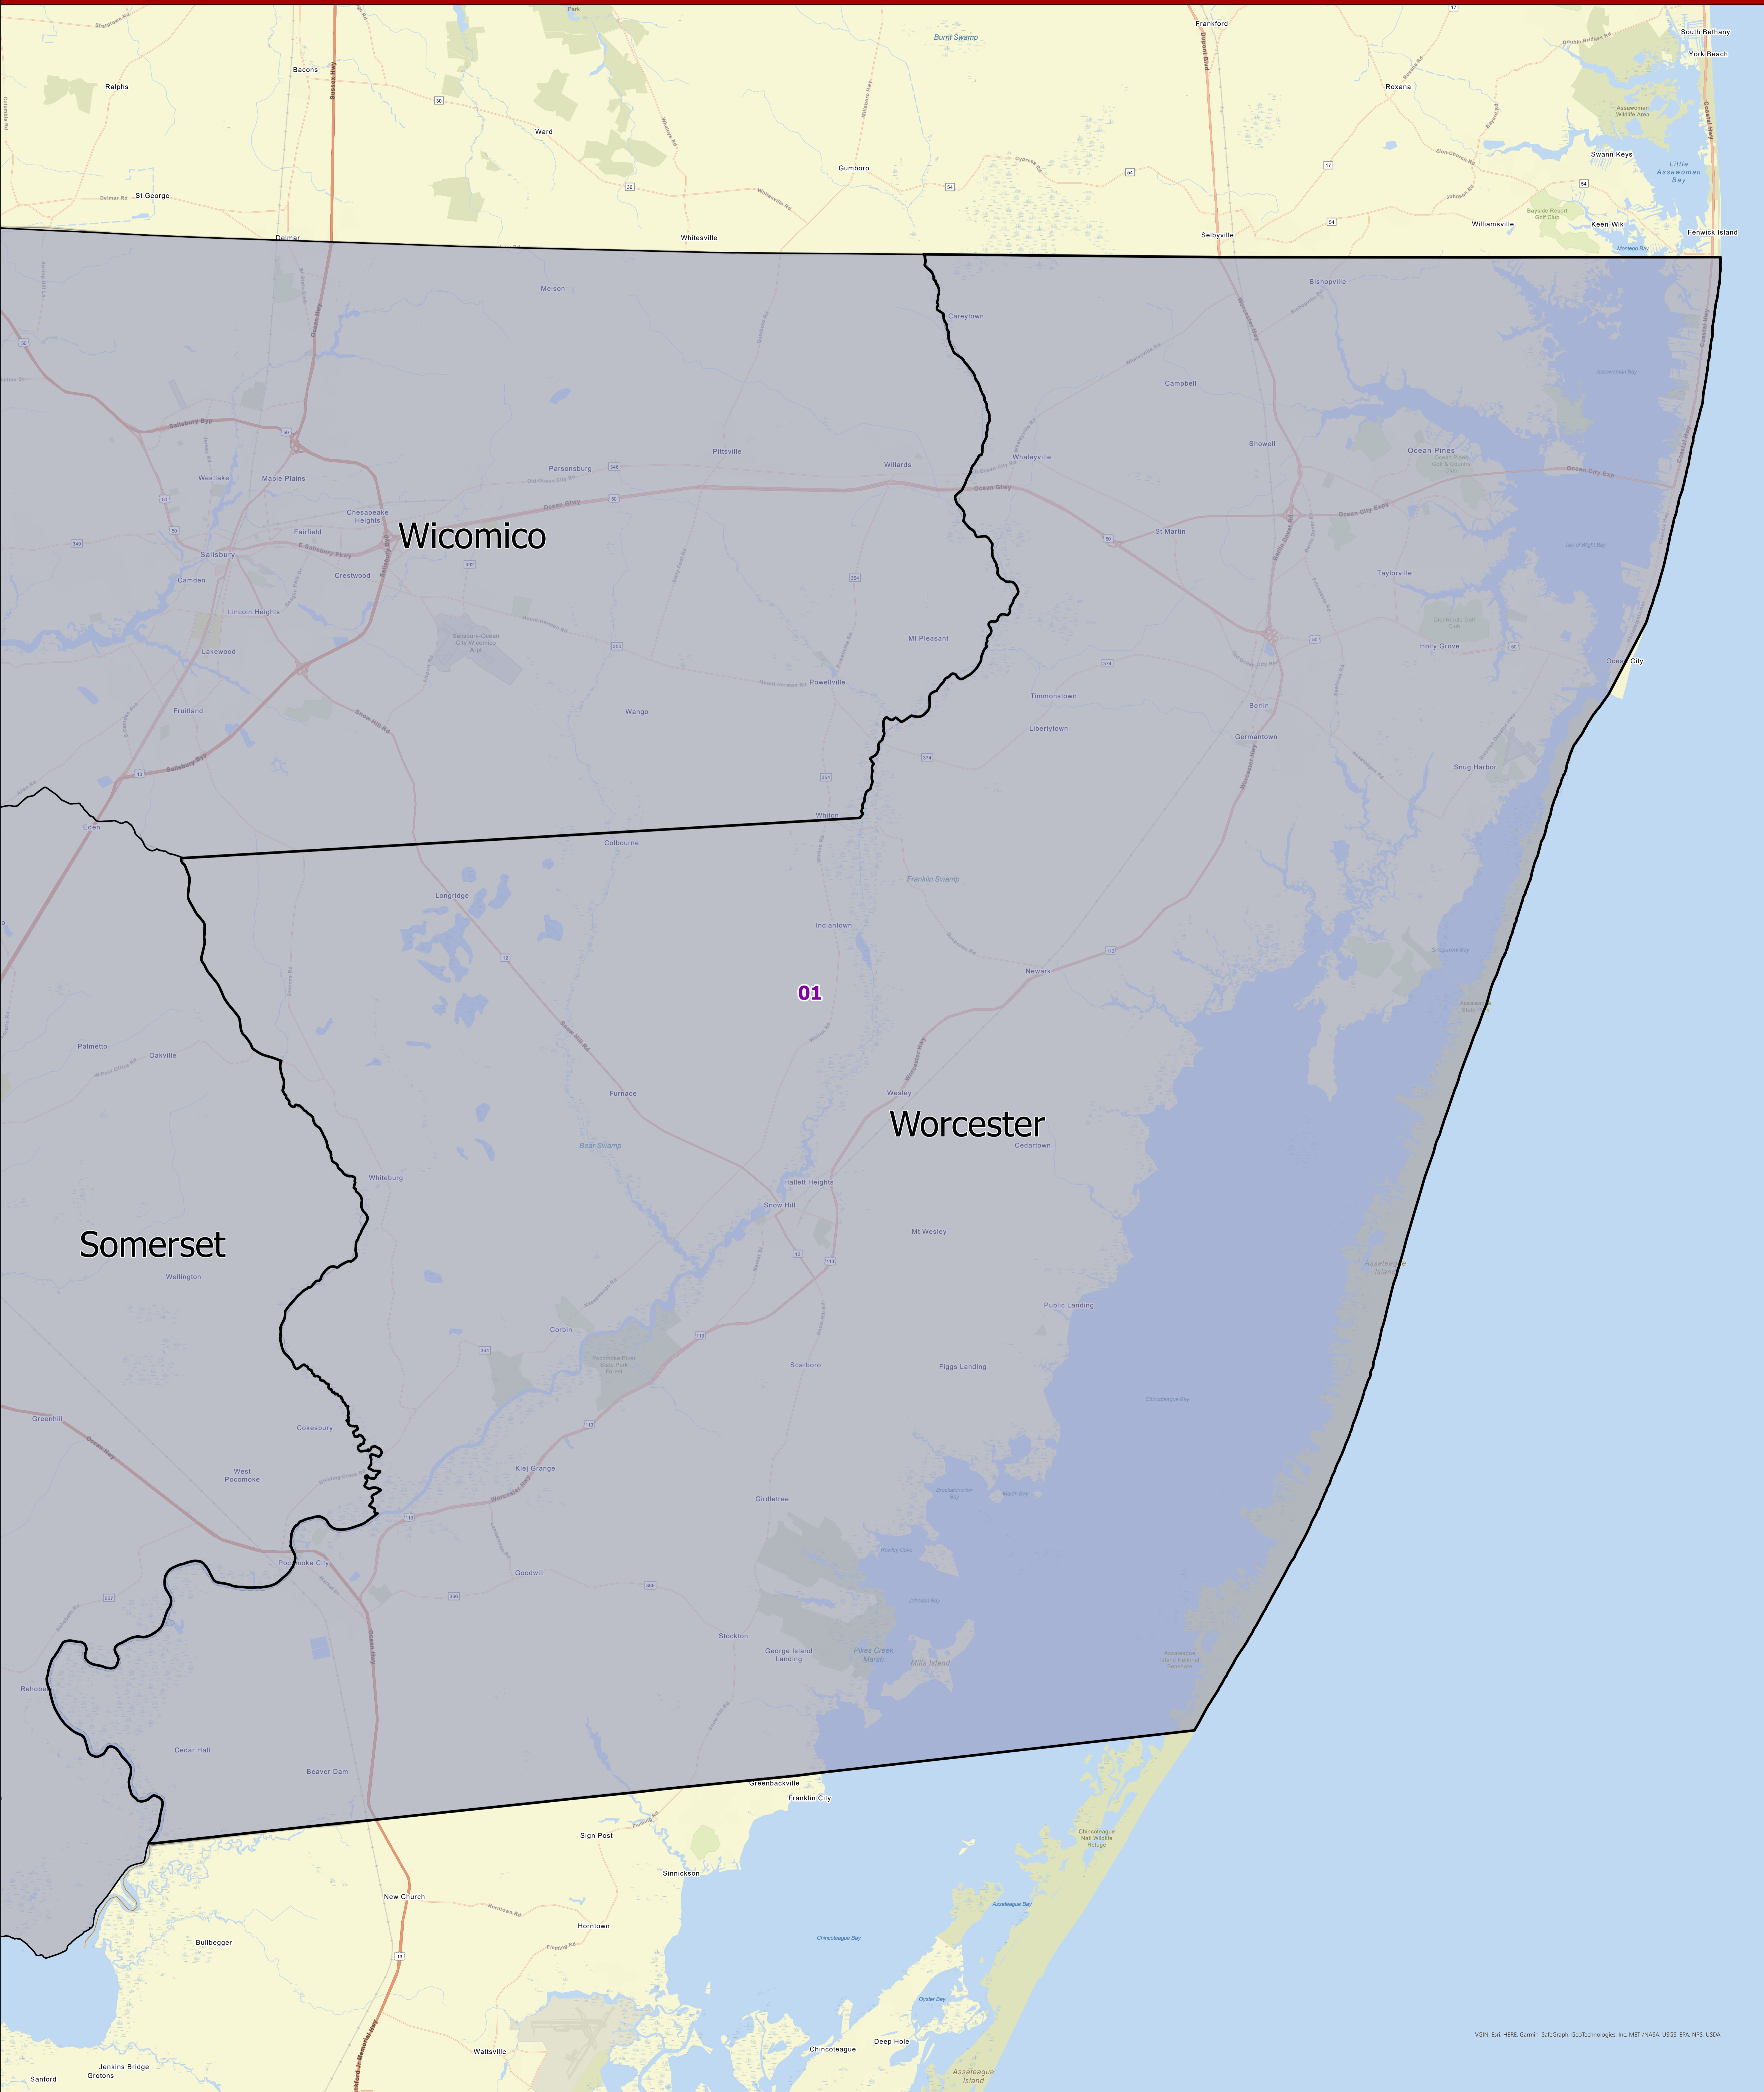

Maryland 2022 Congressional Districts

Worcester County

Senate Bill 1012- General Assembly 2022 Session

Data Source: 2020 Census TIGER/Line Files & Senate Bill 1012
General Assembly 2022 Session
Prepared by the Maryland Department of Planning
July 2022

Legend

- County Boundary
- DISTRICT 01