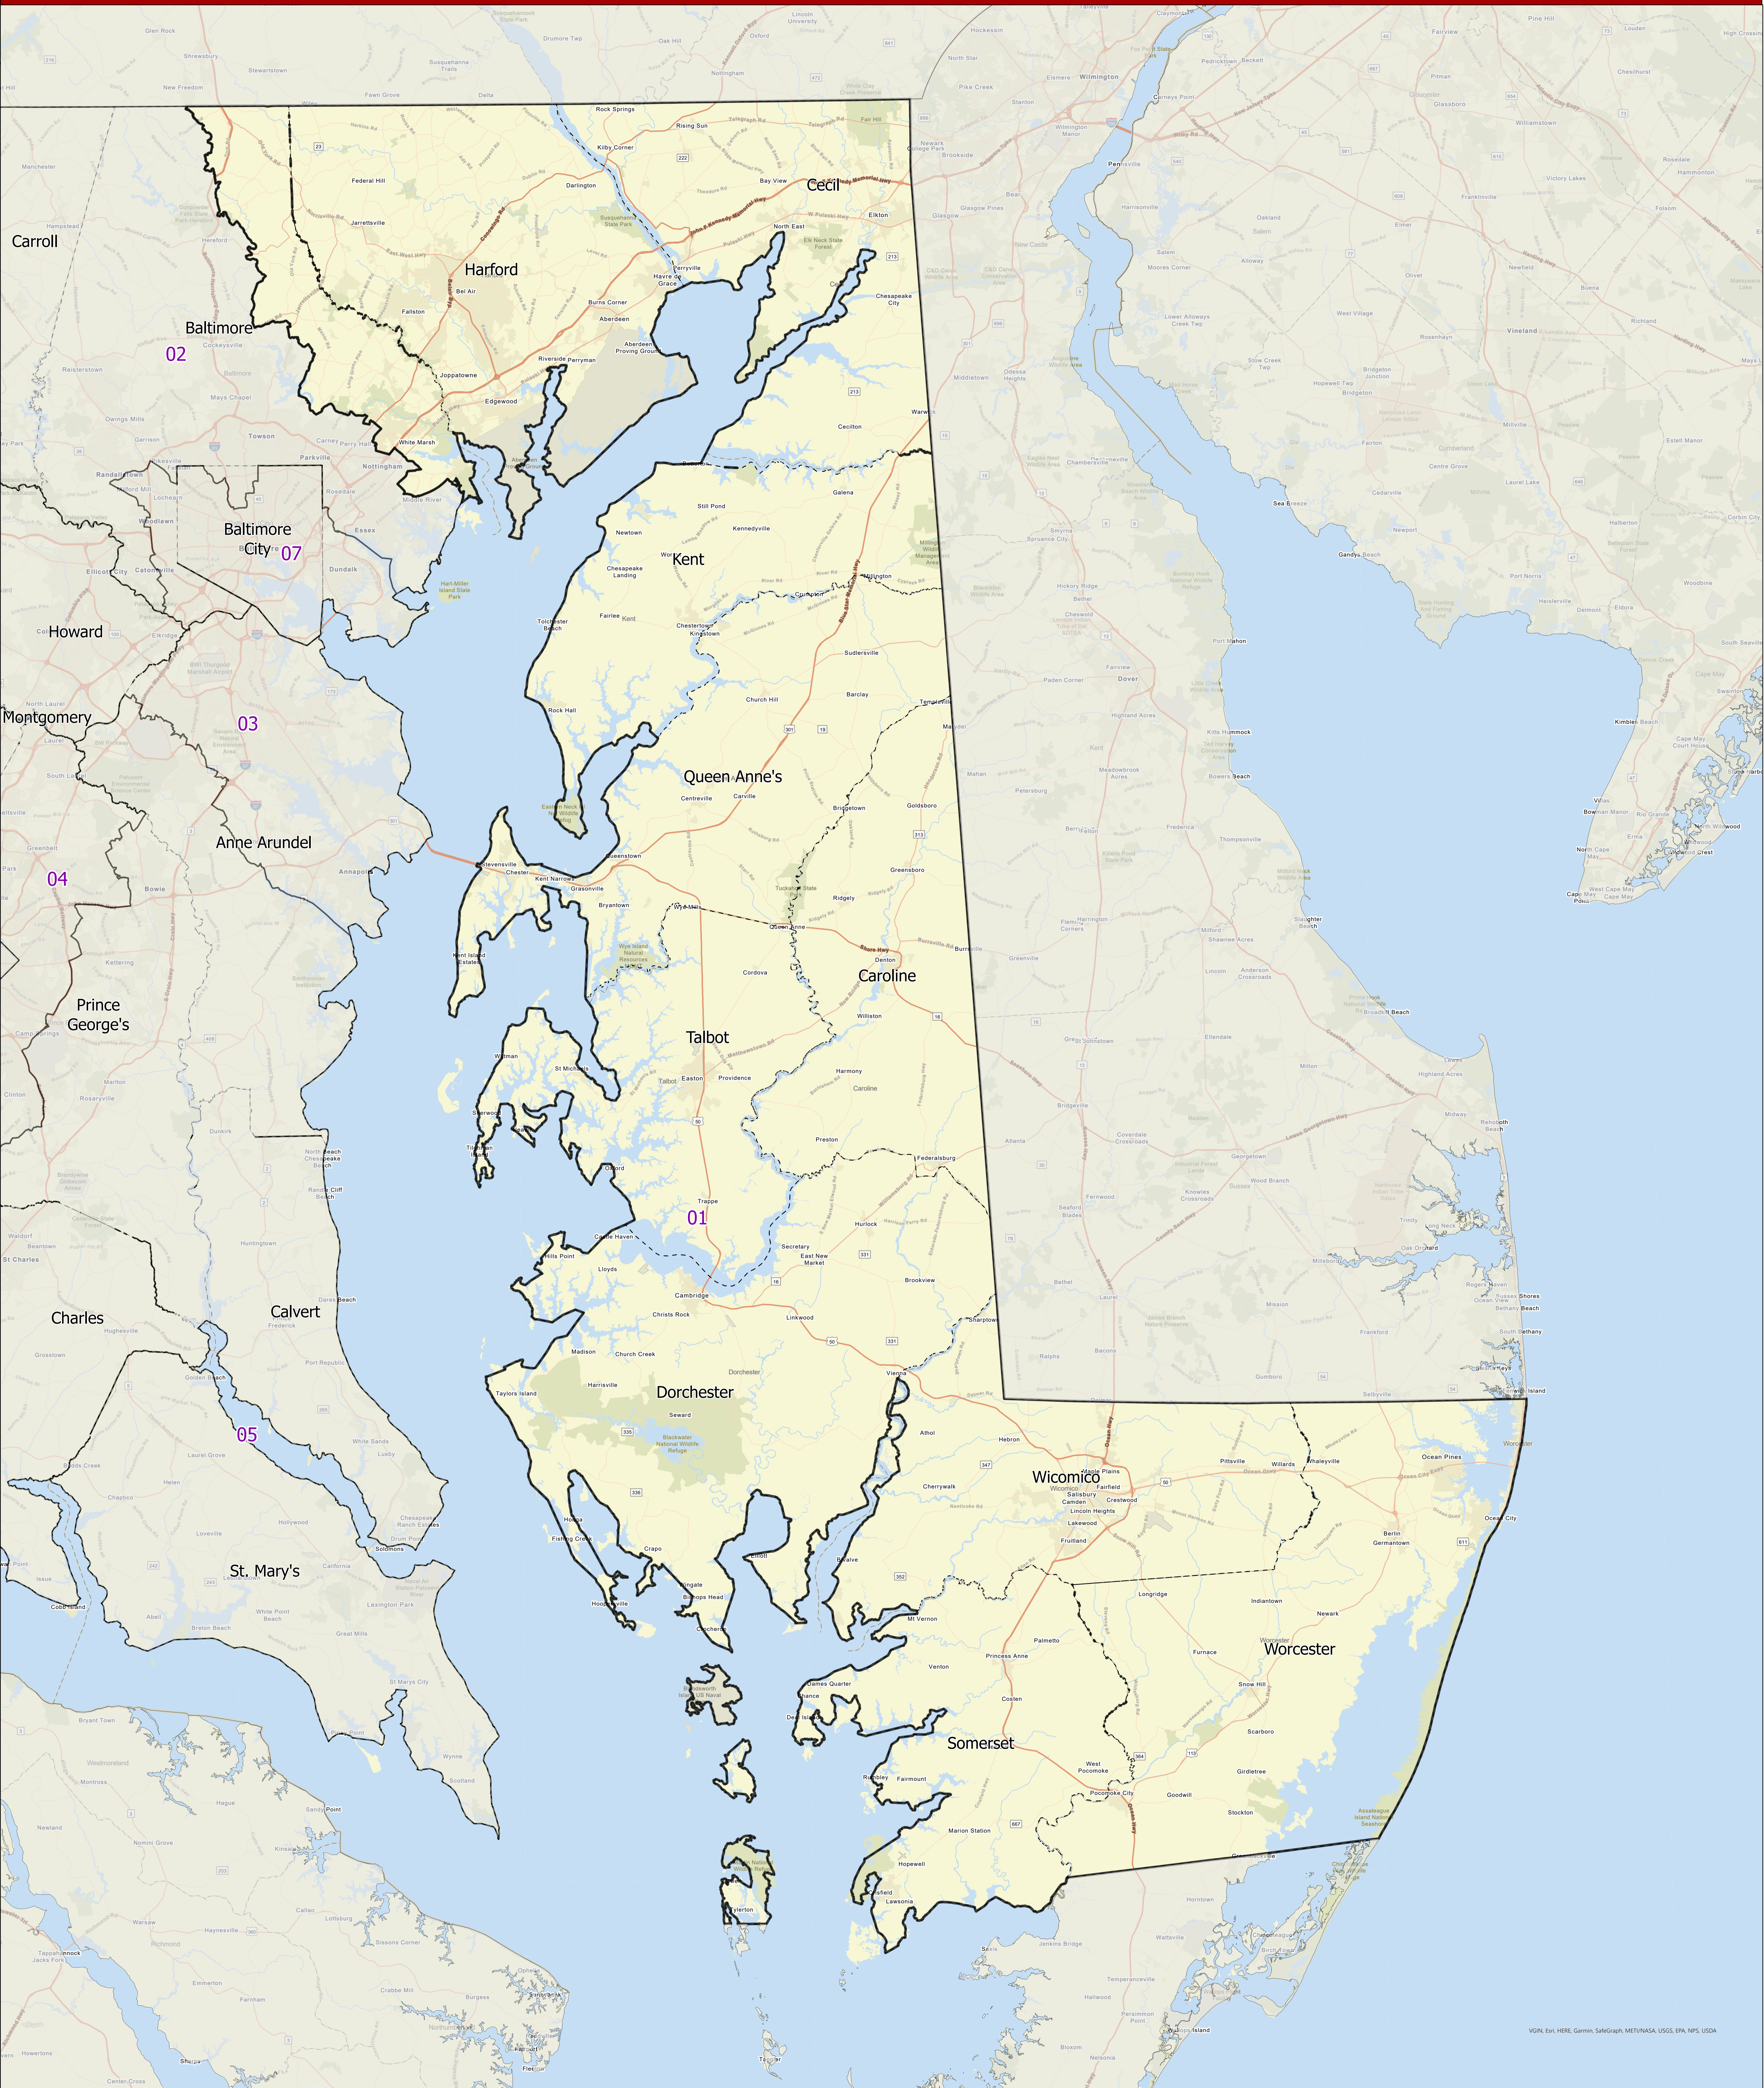

Maryland 2022 Congressional District 01

Senate Bill 1012- General Assembly 2022 Session

Data Source: 2020 Census TIGER/Line Files & Senate Bill 1012
General Assembly 2022 Session
Prepared by the Maryland Department of Planning
July 2022

Legend

- County Boundaries
- District