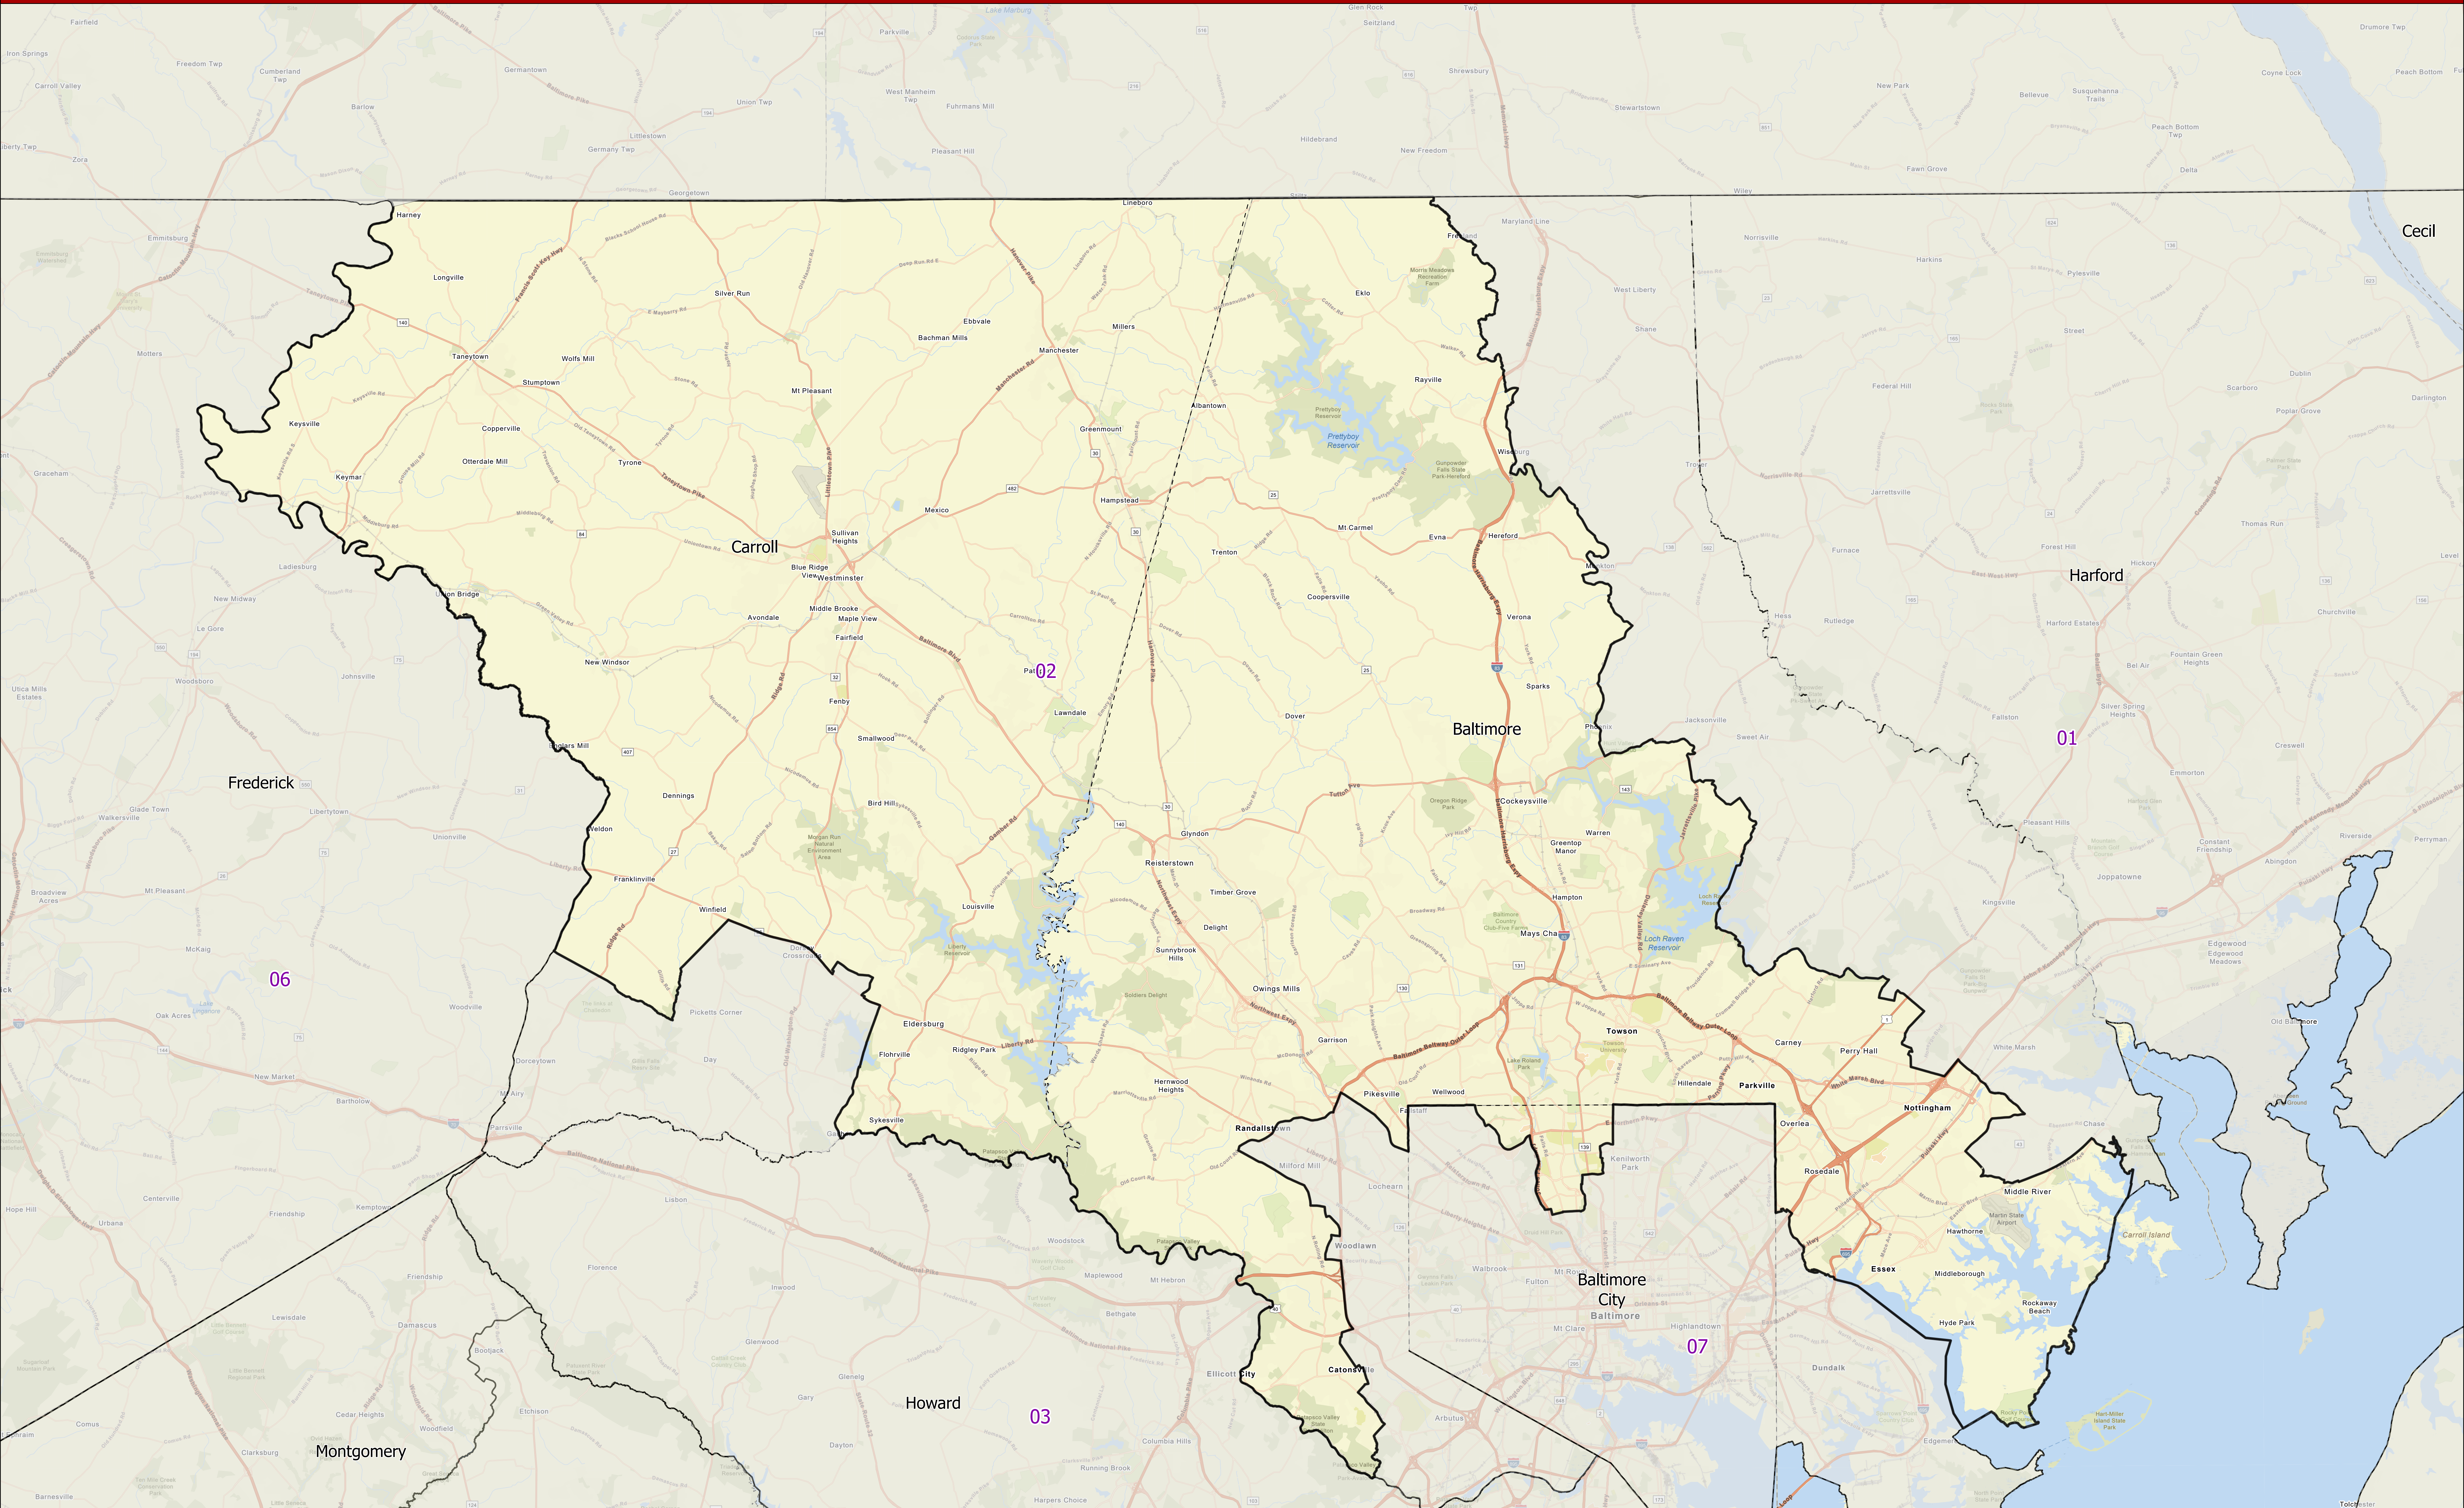

# Maryland 2022 Congressional District 02

Senate Bill 1012- General Assembly 2022 Session

Data Source: 2020 Census TIGER/Line Files & Senate Bill 1012  
General Assembly 2022 Session  
Prepared by the Maryland Department of Planning  
July 2022

**Legend**  
--- County Boundaries  
▭ District