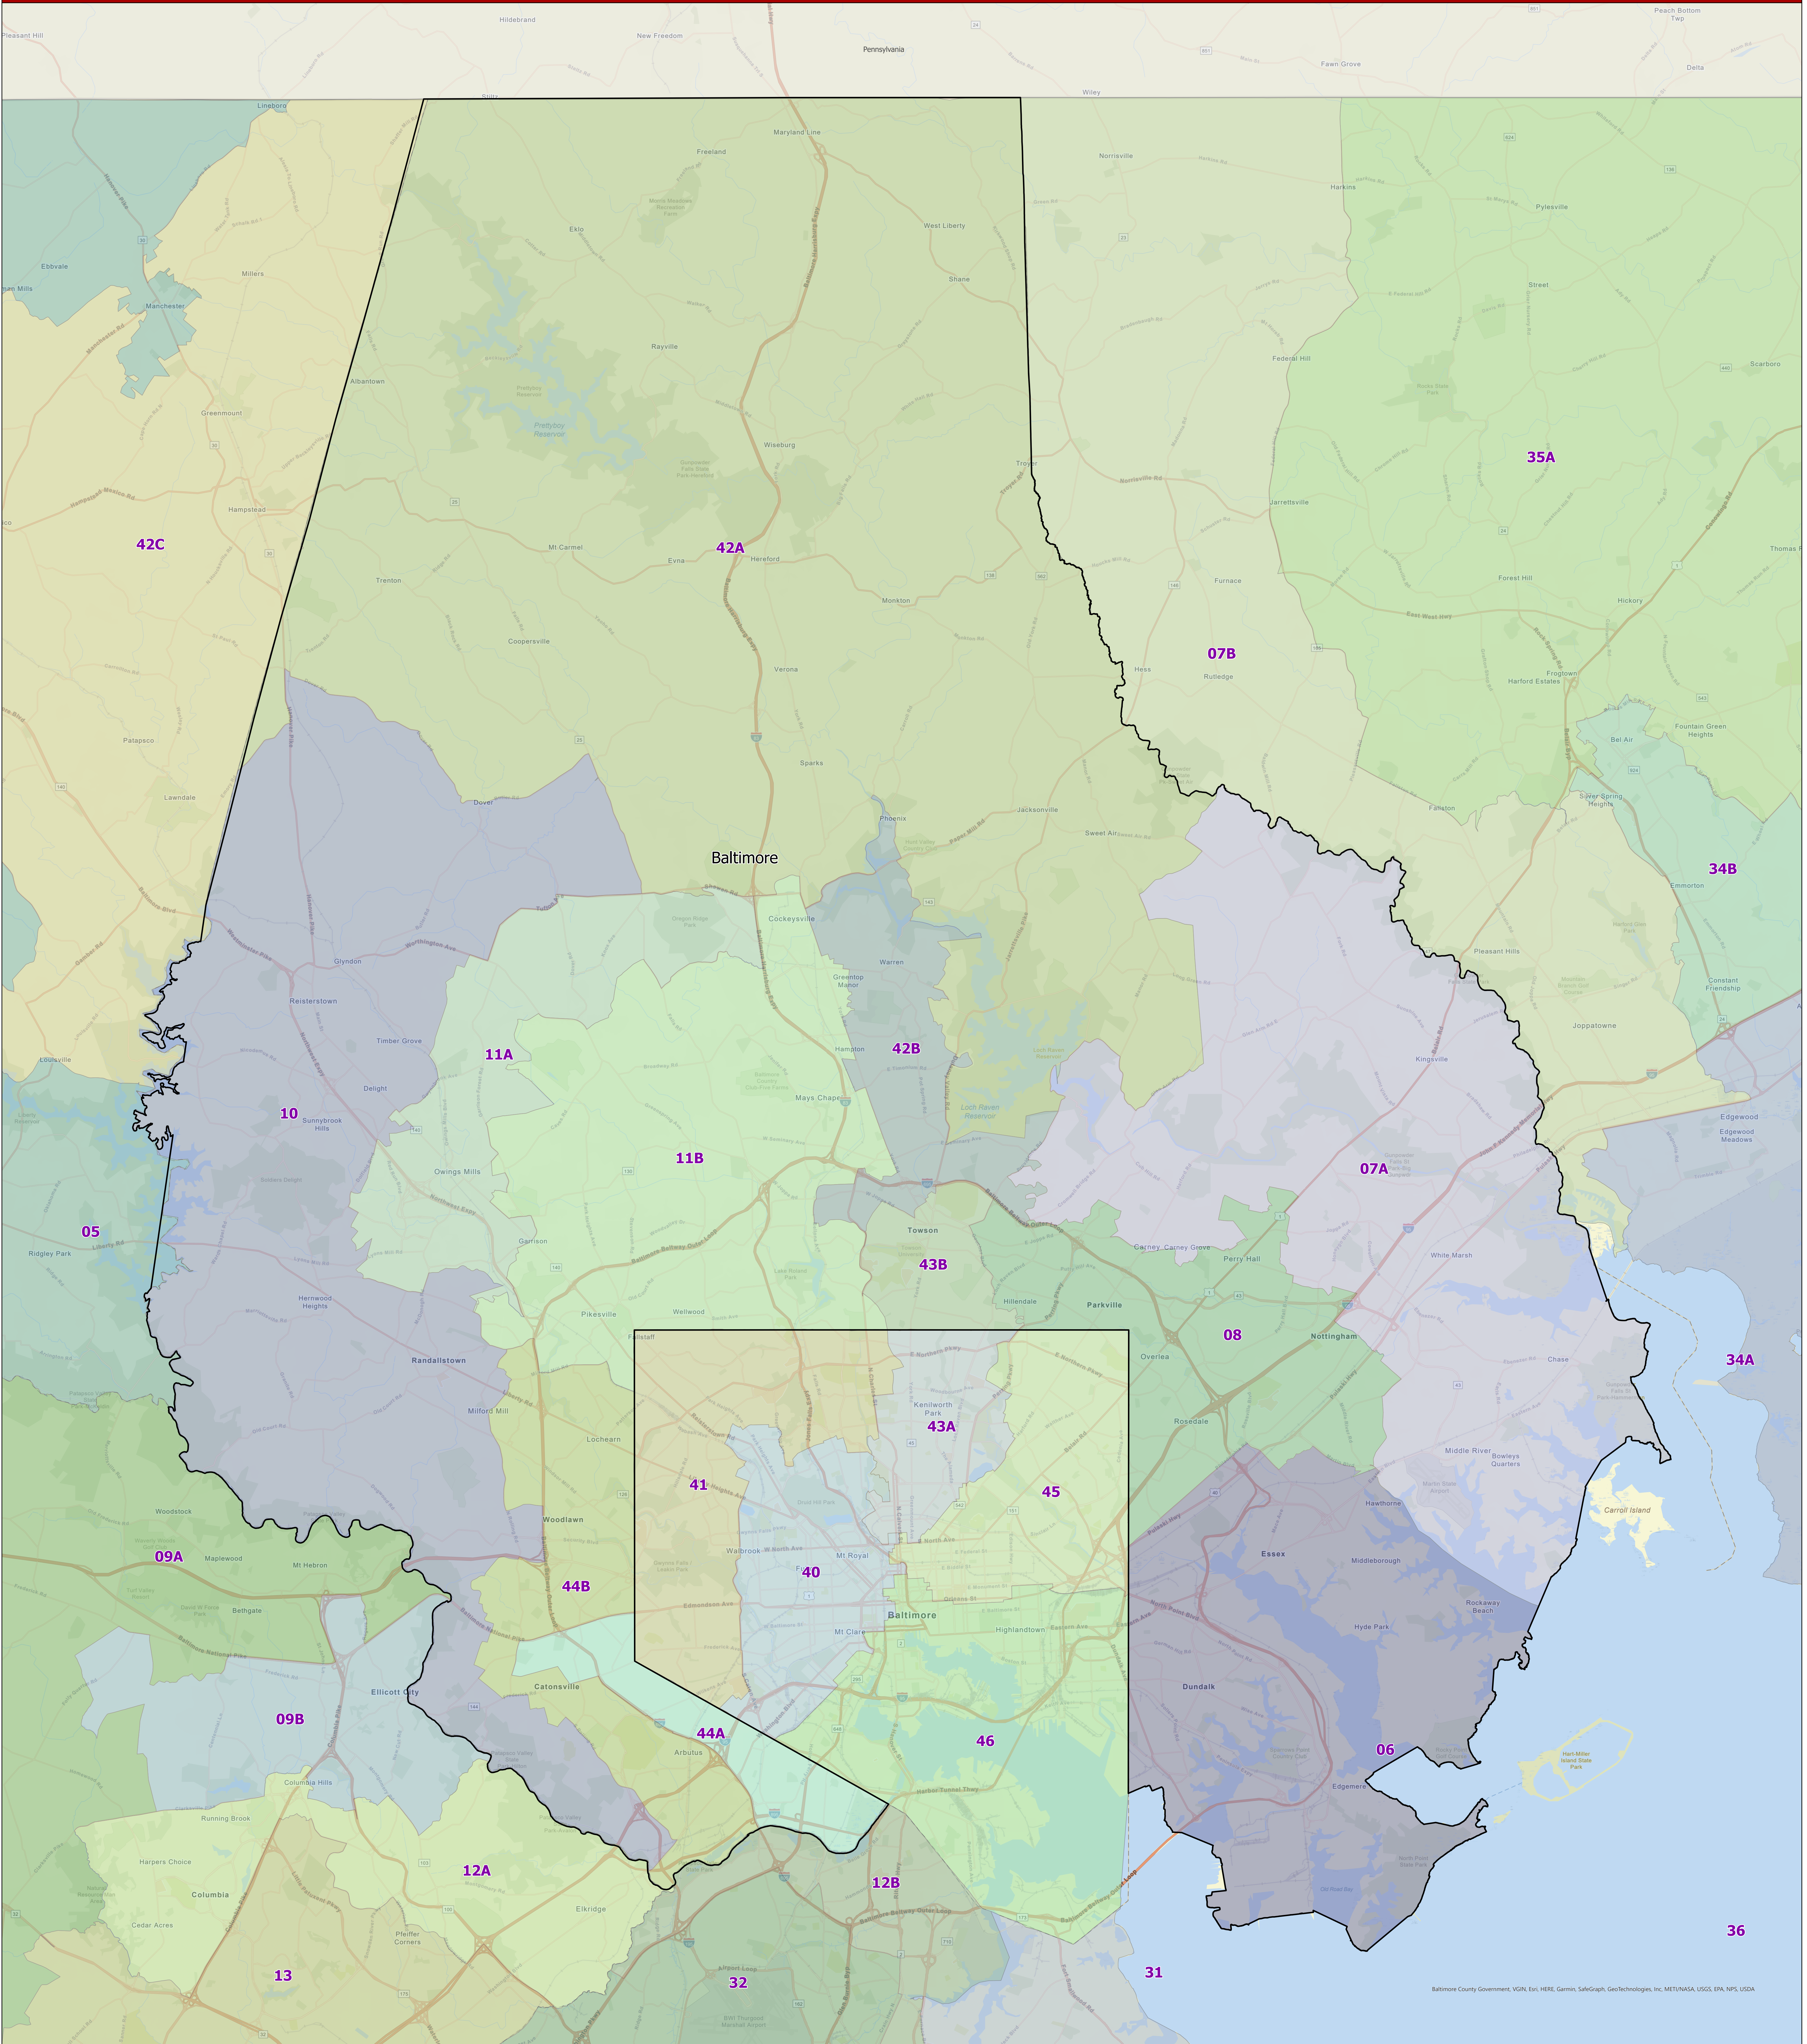

Maryland 2022 Legislative Districts Baltimore County

Senate Joint Resolution 2 - General Assembly 2022 Session

Data Source: 2020 Census TIGER/Line Files & Senate Joint Resolution 2
General Assembly 2022 Session
Prepared by the Maryland Department of Planning
July 2022

Legend	
County Boundary	DISTRICT
	06
	07A
	08
	10
	11A
	11B
	42A
	42B
	43B
	44A
	44B