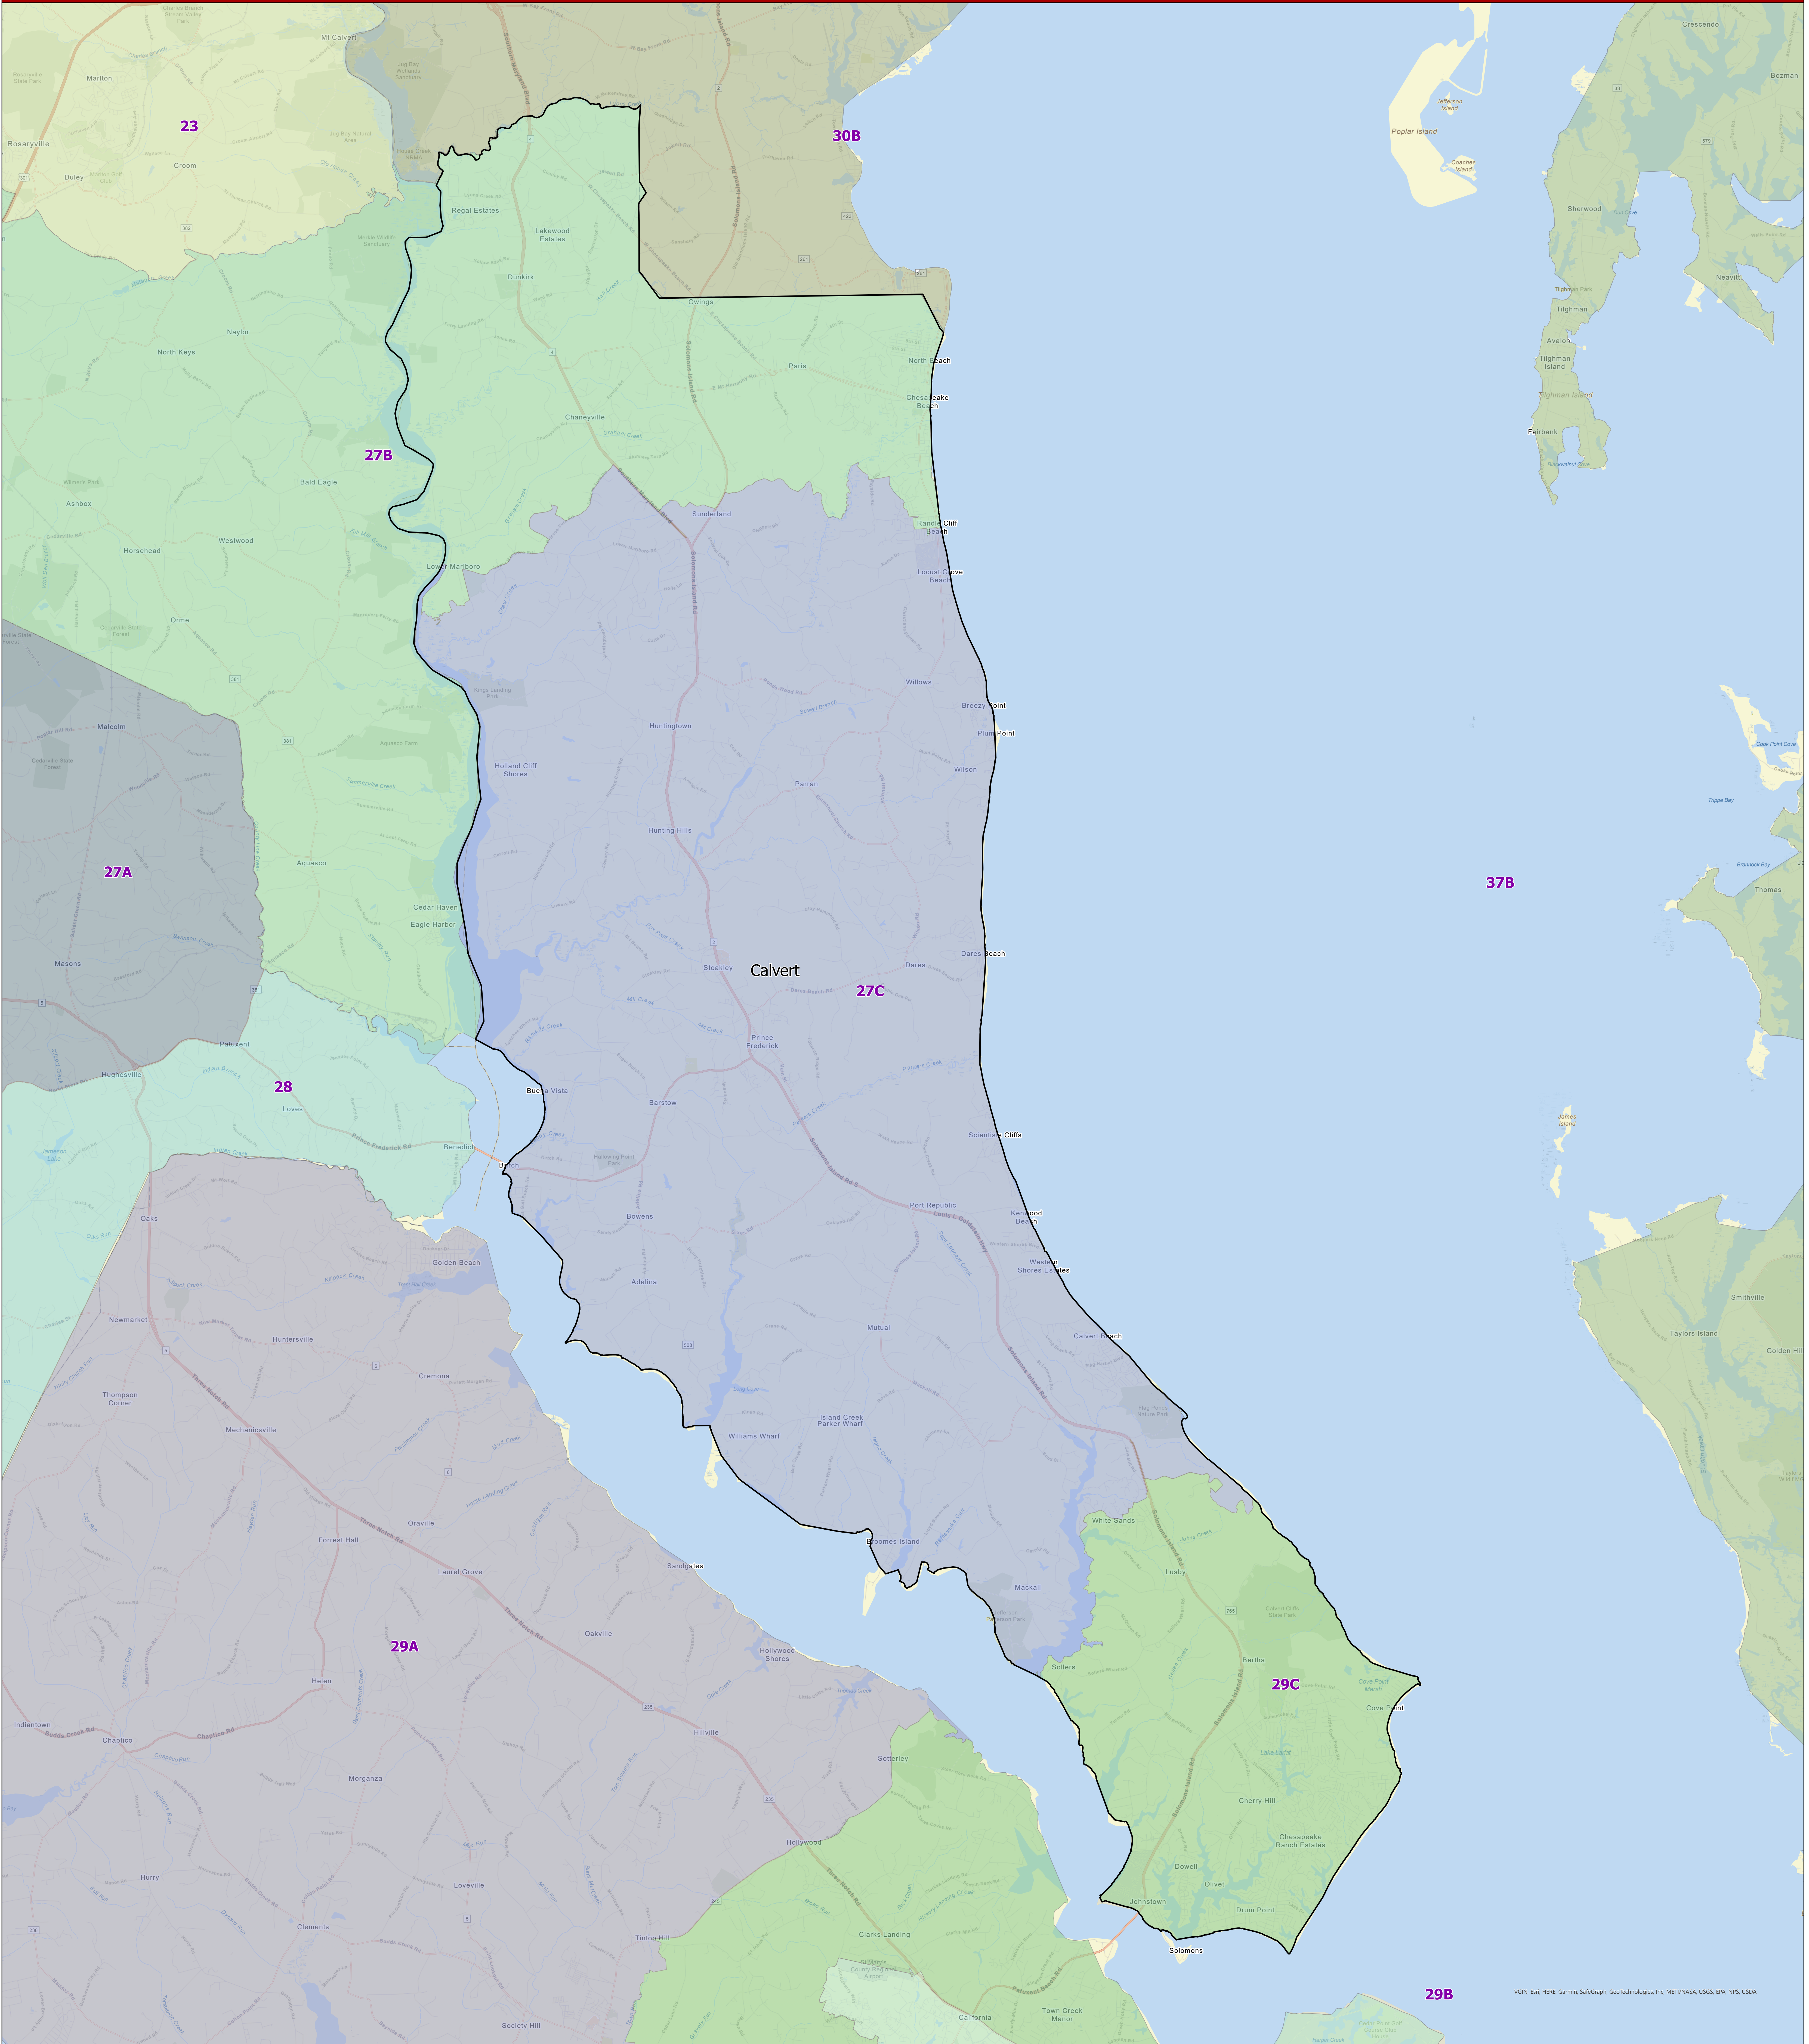

Maryland 2022 Legislative Districts Calvert County

Senate Joint Resolution 2 - General Assembly 2022 Session

Data Source: 2020 Census TIGER/Line Files & Senate Joint Resolution 2
General Assembly 2022 Session
Prepared by the Maryland Department of Planning
July 2022

Legend	
	County Boundary
	DISTRICT 27B
	DISTRICT 27C
	DISTRICT 29C