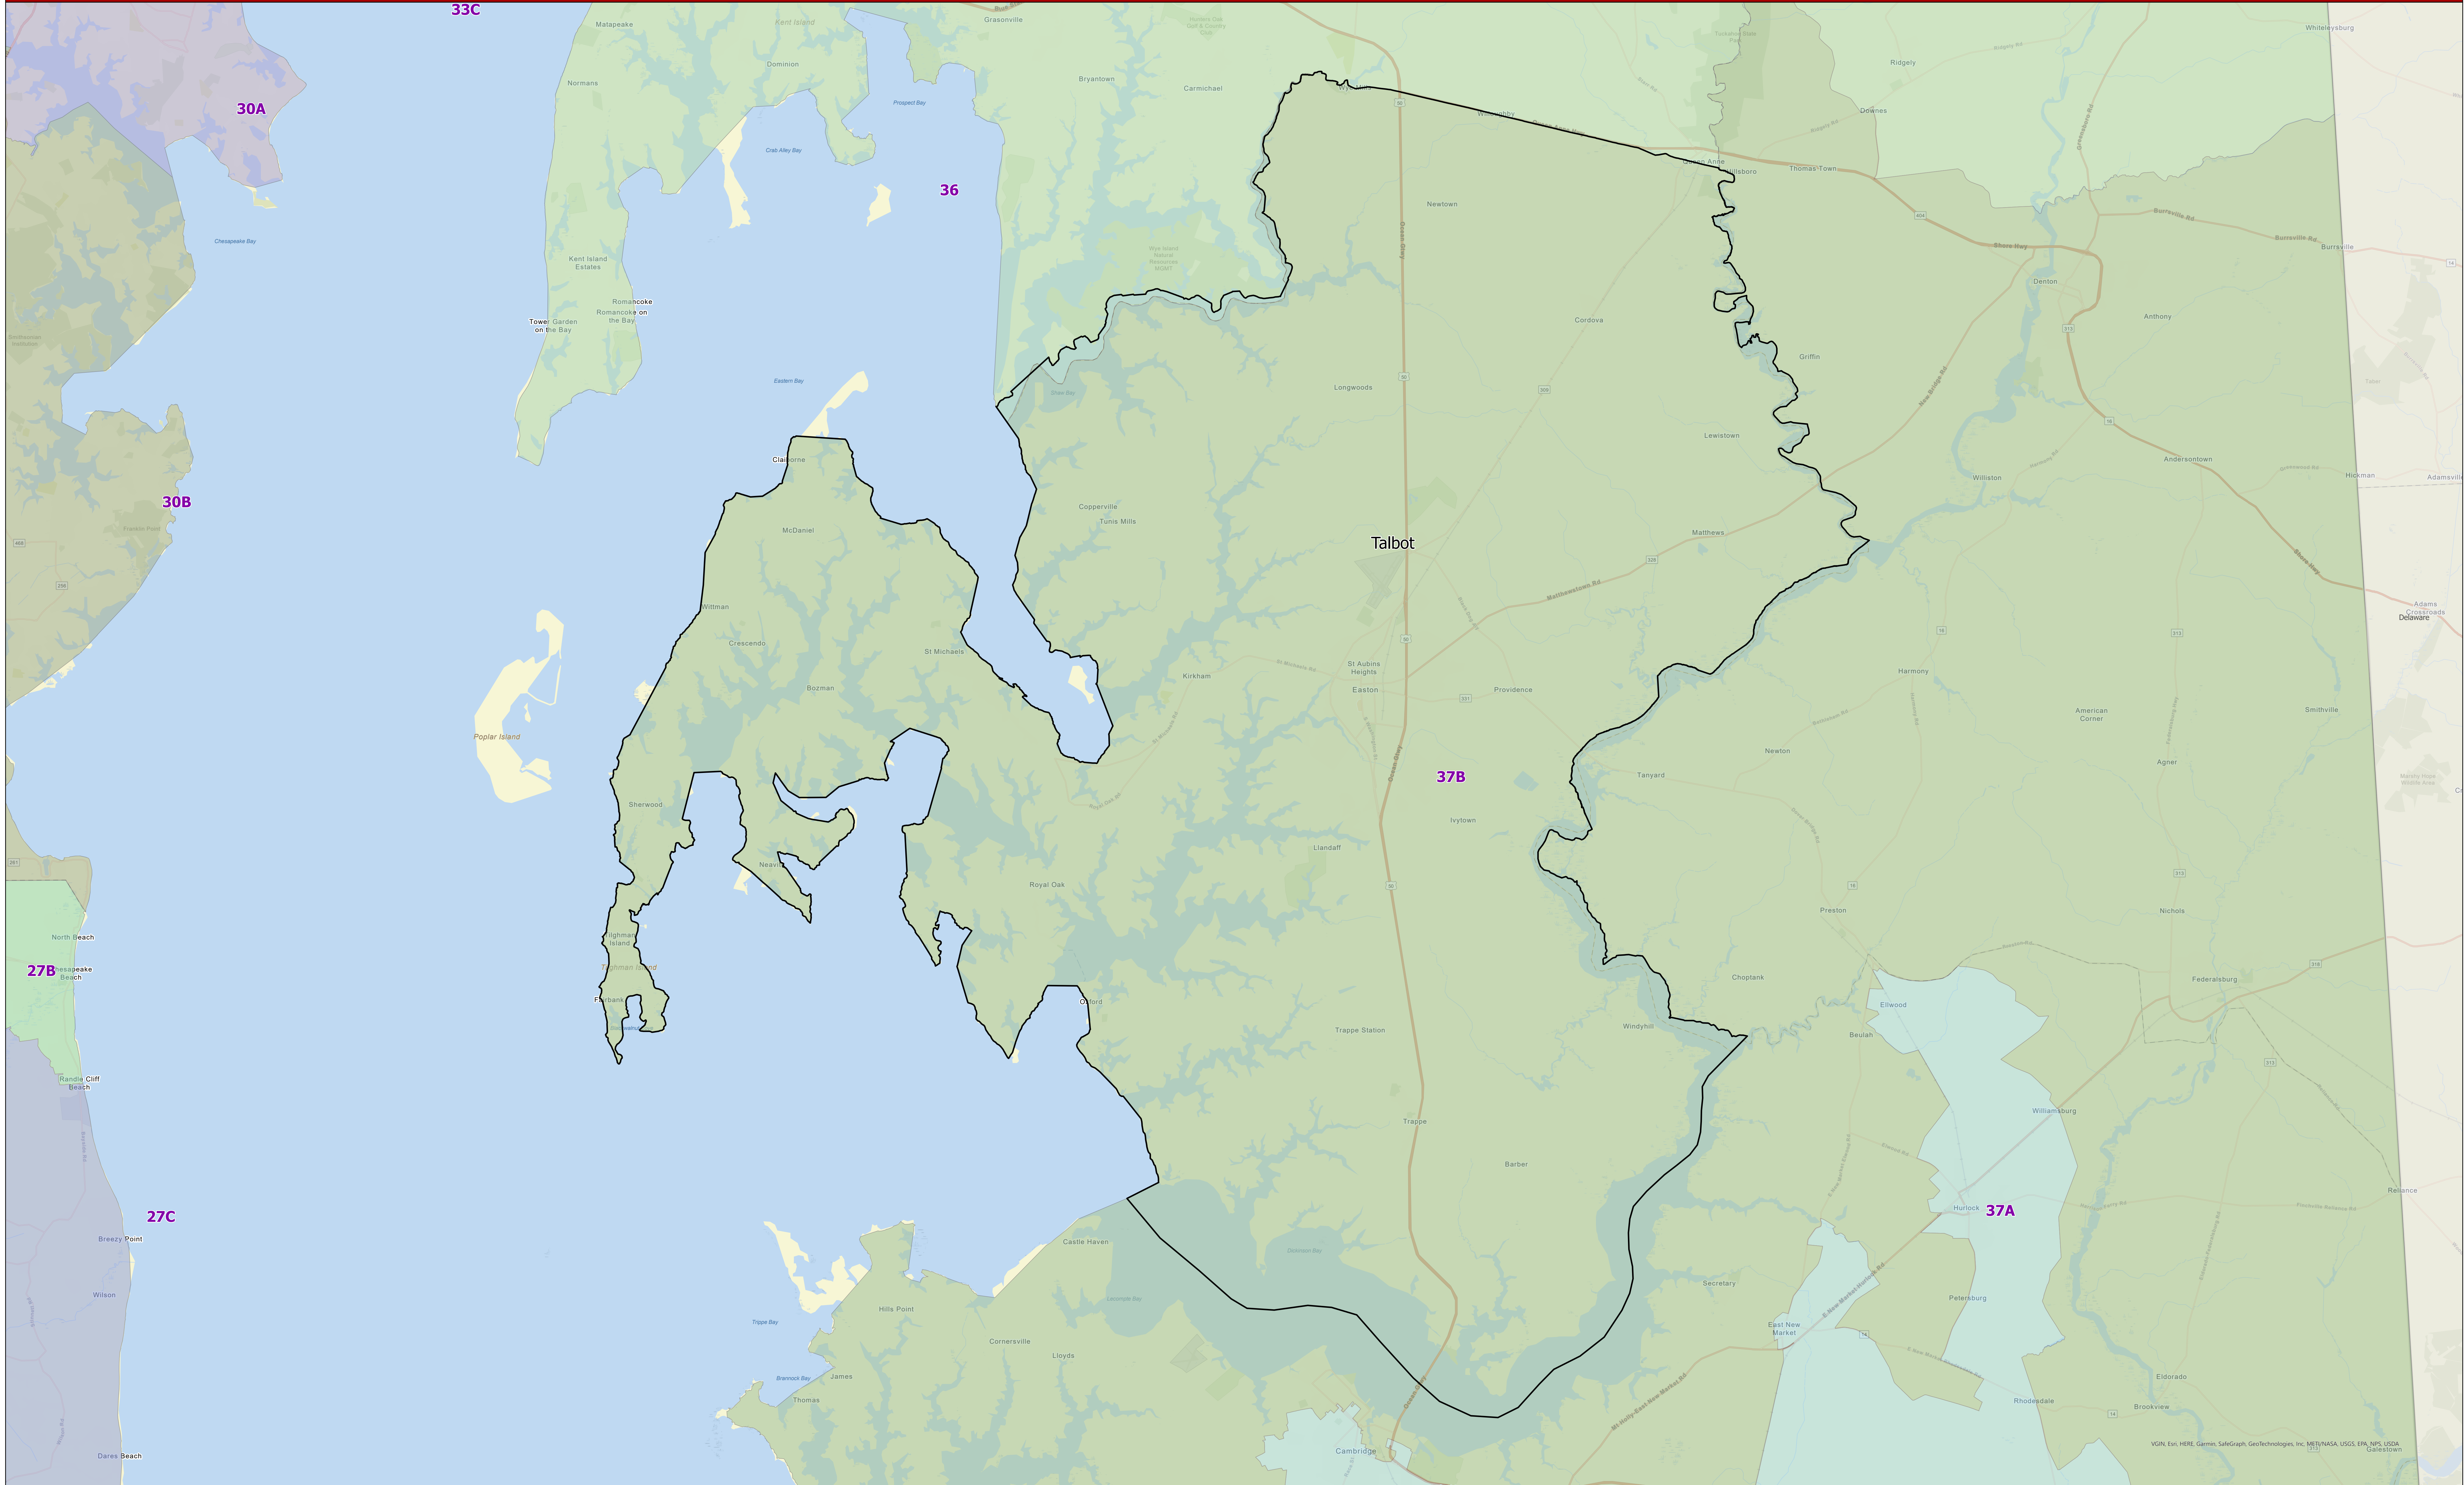

Maryland 2022 Legislative Districts Talbot County

Senate Bill 1012, Senate Joint Resolution 2 - General Assembly 2022 Session

Data Source: 2020 Census TIGER/Line Files & Senate Joint Resolution 2
General Assembly 2022 Session
Prepared by the Maryland Department of Planning
July 2022

Legend

- County Boundary
- DISTRICT 37B