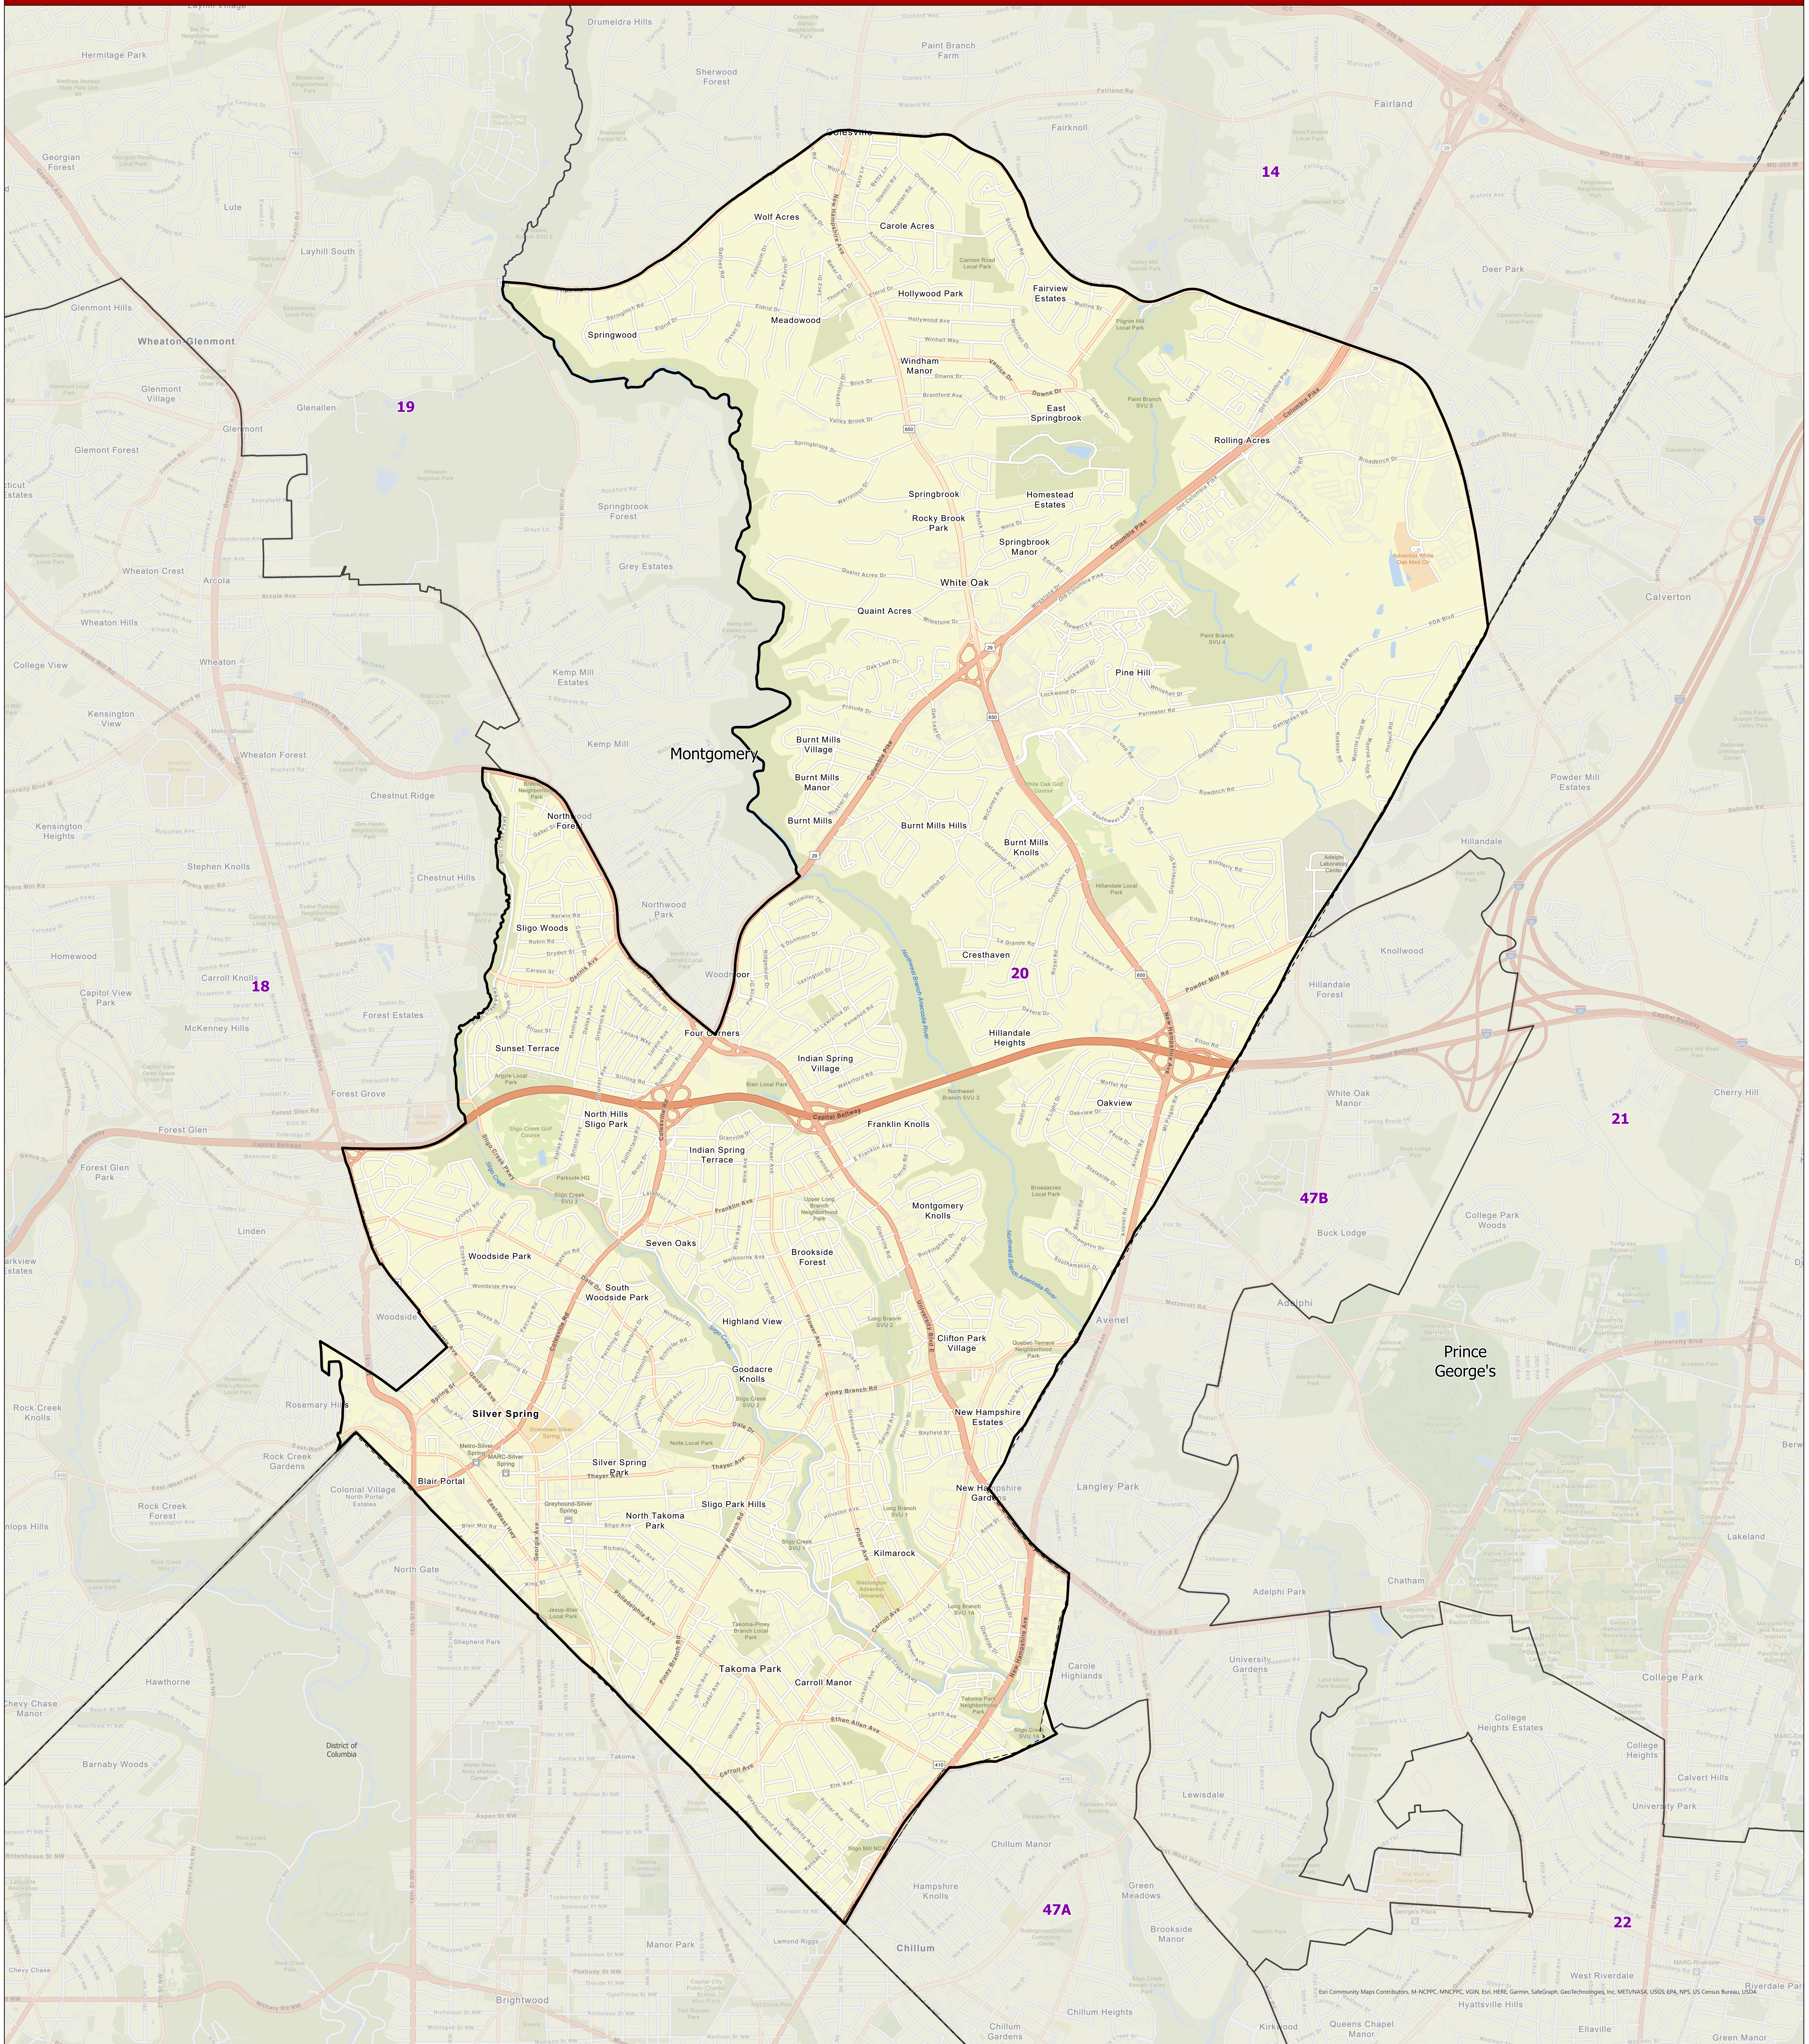

Maryland 2022 Legislative Districts

District 20

Senate Joint Resolution 2 - General Assembly 2022 Session

Data Source: 2020 Census TIGER/Line Files & Senate Joint Resolution 2
General Assembly 2022 Session
Prepared by the Maryland Department of Planning
July 2022

Legend

- County Boundary
- District