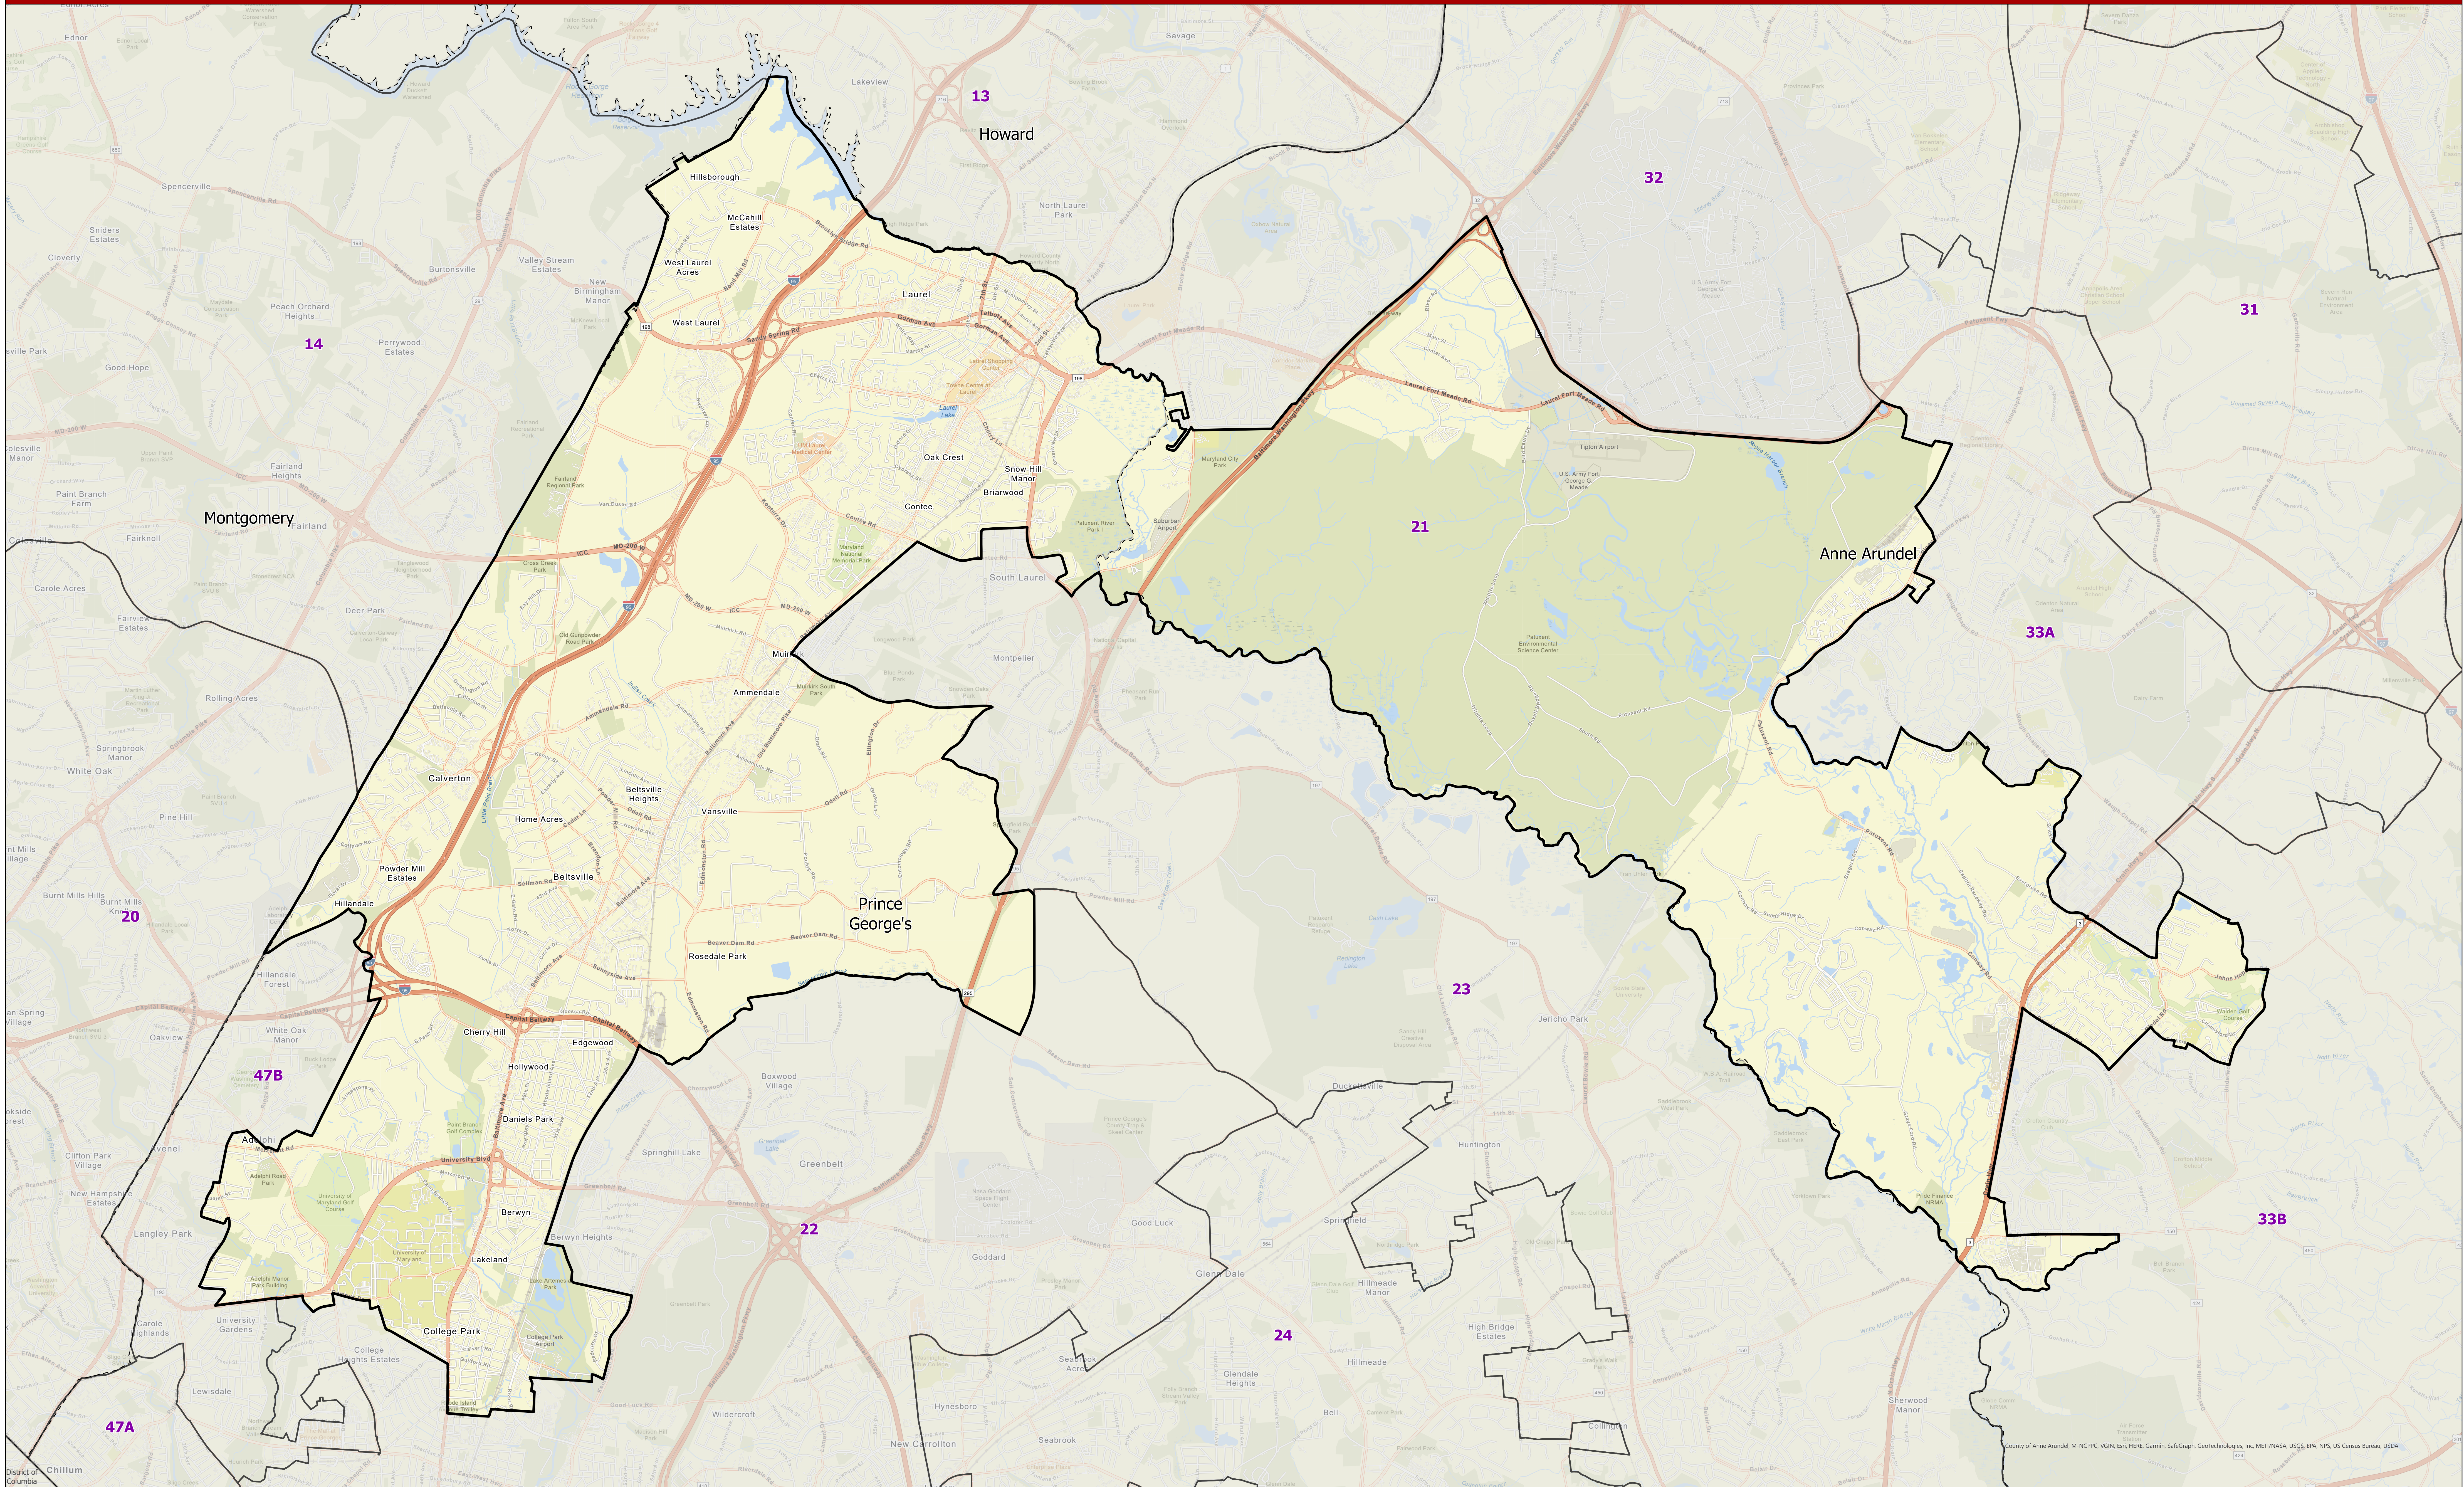

# Maryland 2022 Legislative Districts

## District 21

Senate Bill 1012, Senate Joint Resolution 2 - General Assembly 2022 Session

Data Source: 2020 Census TIGER/Line Files & Senate Joint Resolution 2  
General Assembly 2022 Session  
Prepared by the Maryland Department of Planning  
July 2022

Legend

- County Boundary
- District