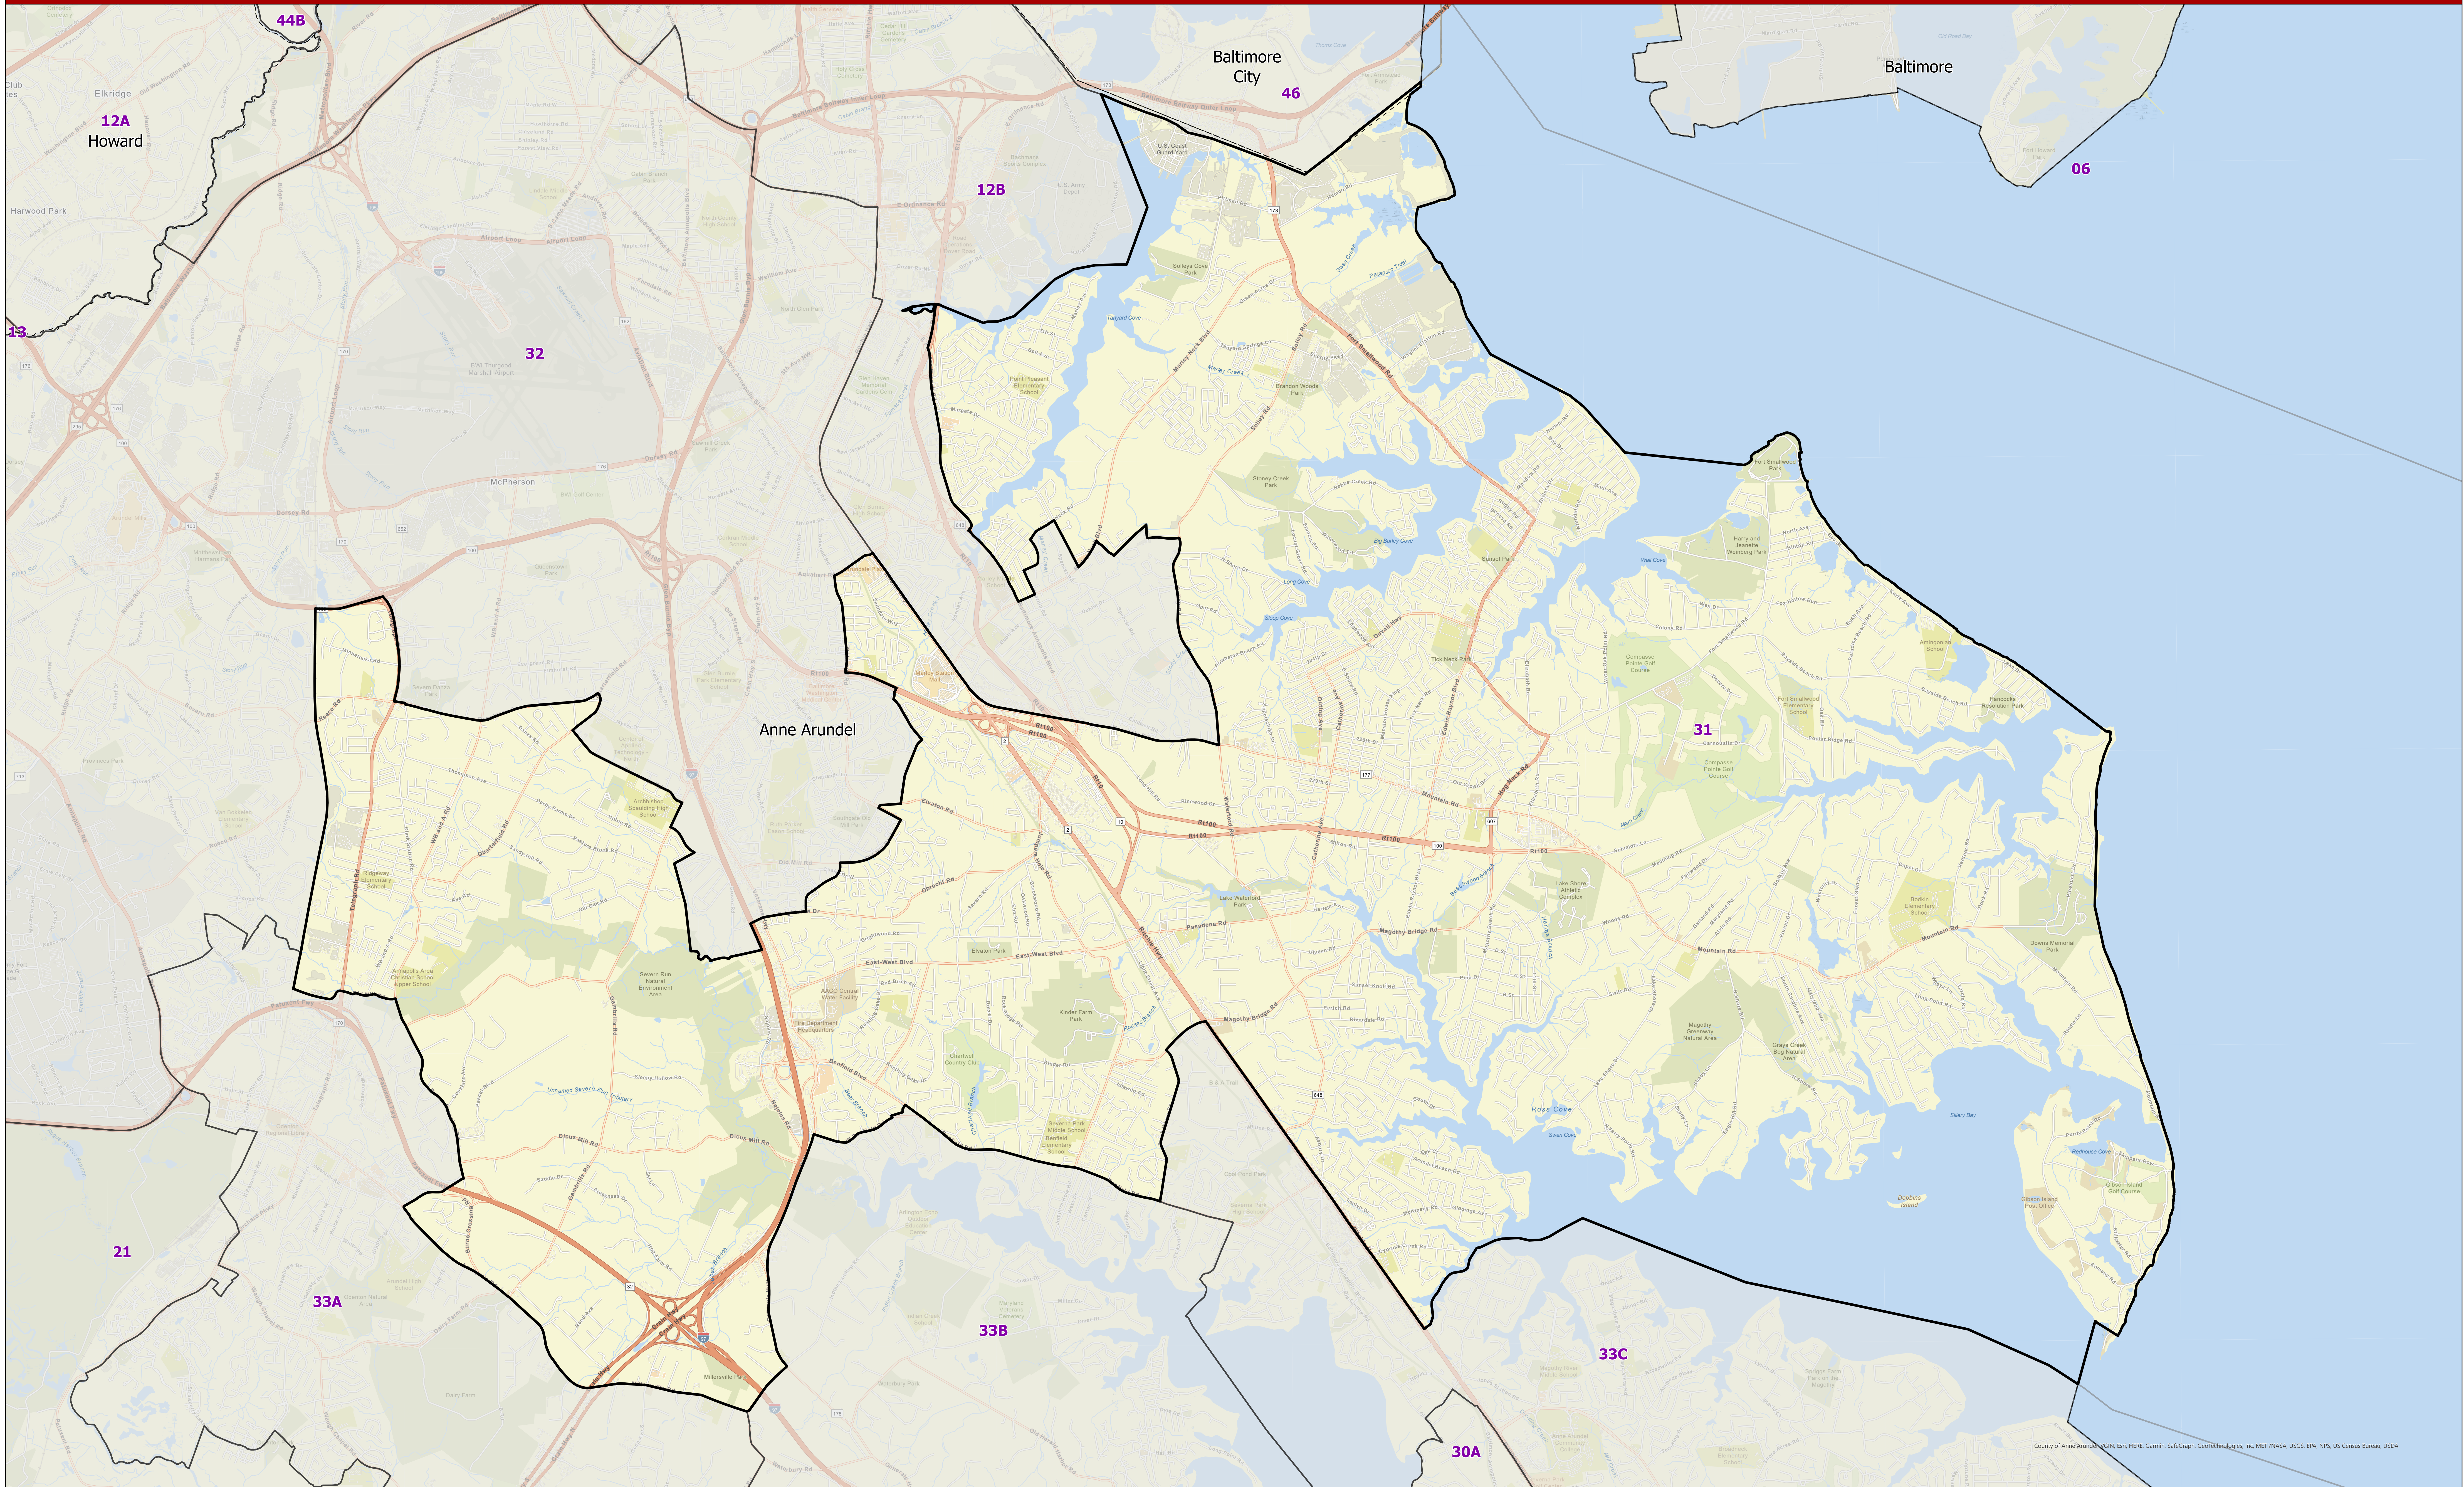

Maryland 2022 Legislative Districts

District 31

Senate Bill 1012, Senate Joint Resolution 2 - General Assembly 2022 Session

Data Source: 2020 Census TIGER/Line Files & Senate Joint Resolution 2
General Assembly 2022 Session
Prepared by the Maryland Department of Planning
July 2022

Legend

- County Boundary
- District

0 2 Miles