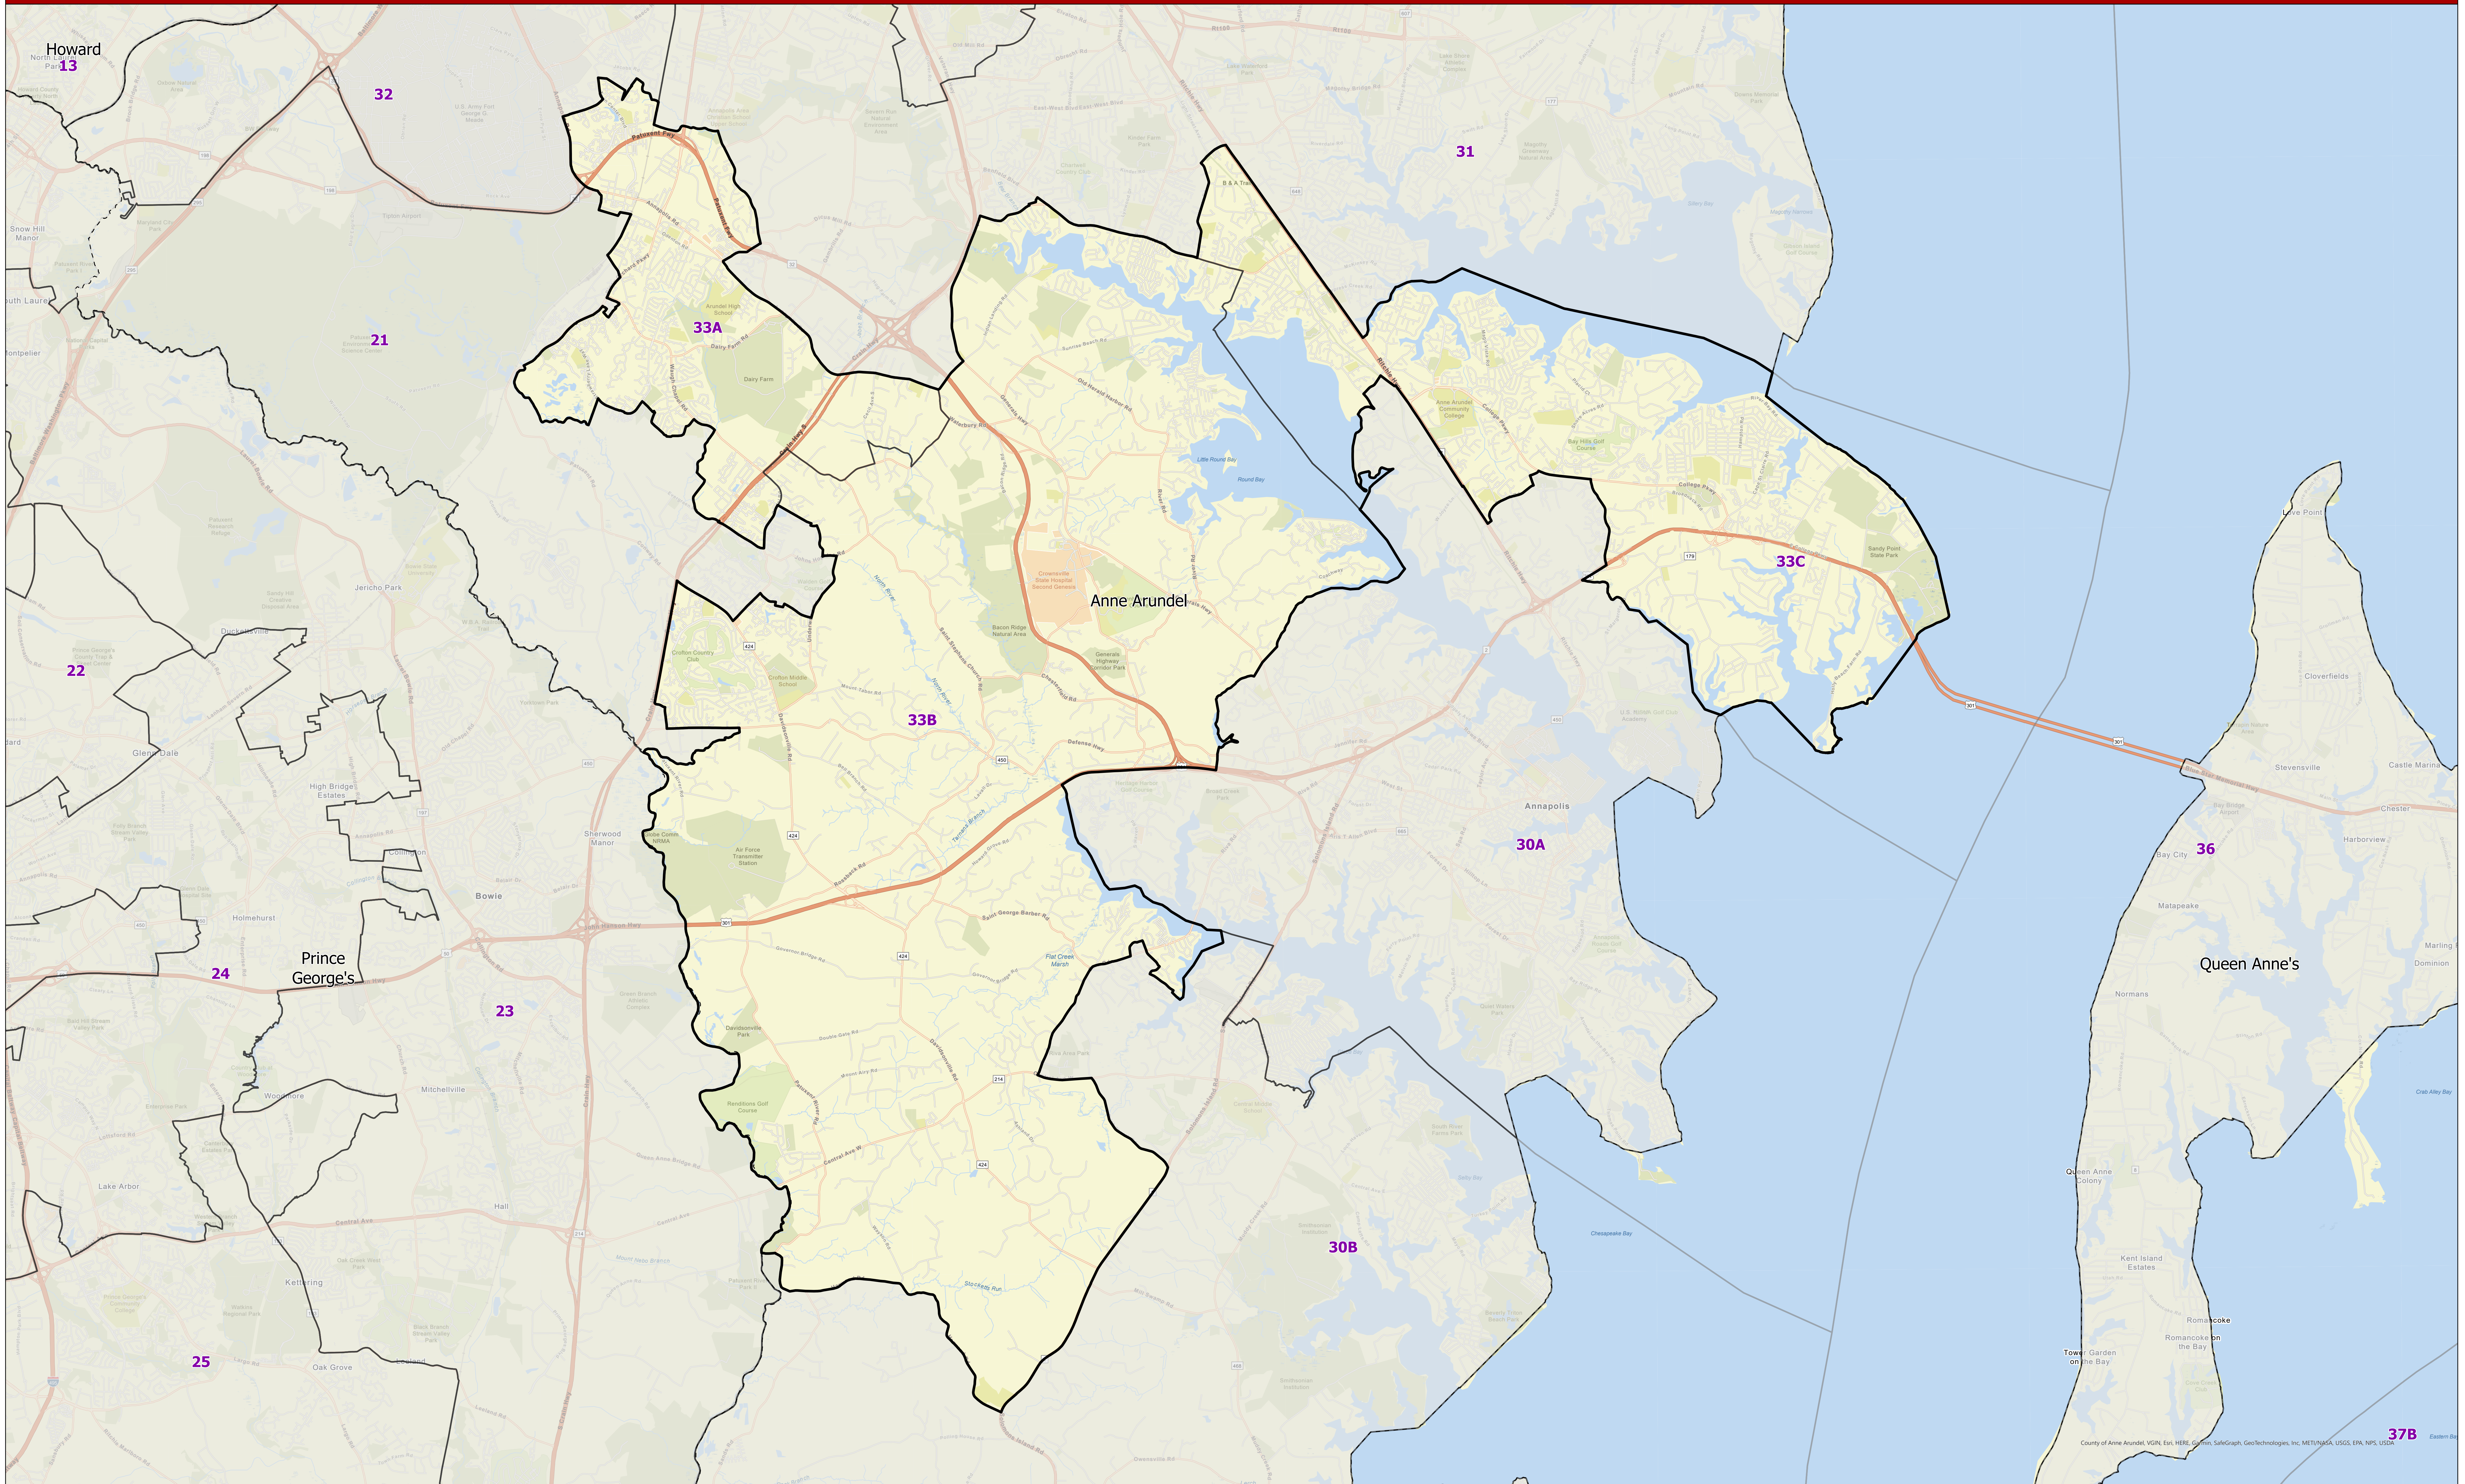

# Maryland 2022 Legislative Districts

## District 33

Senate Bill 1012, Senate Joint Resolution 2 - General Assembly 2022 Session

Data Source: 2020 Census TIGER/Line Files & Senate Joint Resolution 2  
General Assembly 2022 Session  
Prepared by the Maryland Department of Planning  
July 2022

Legend

- County Boundary
- District