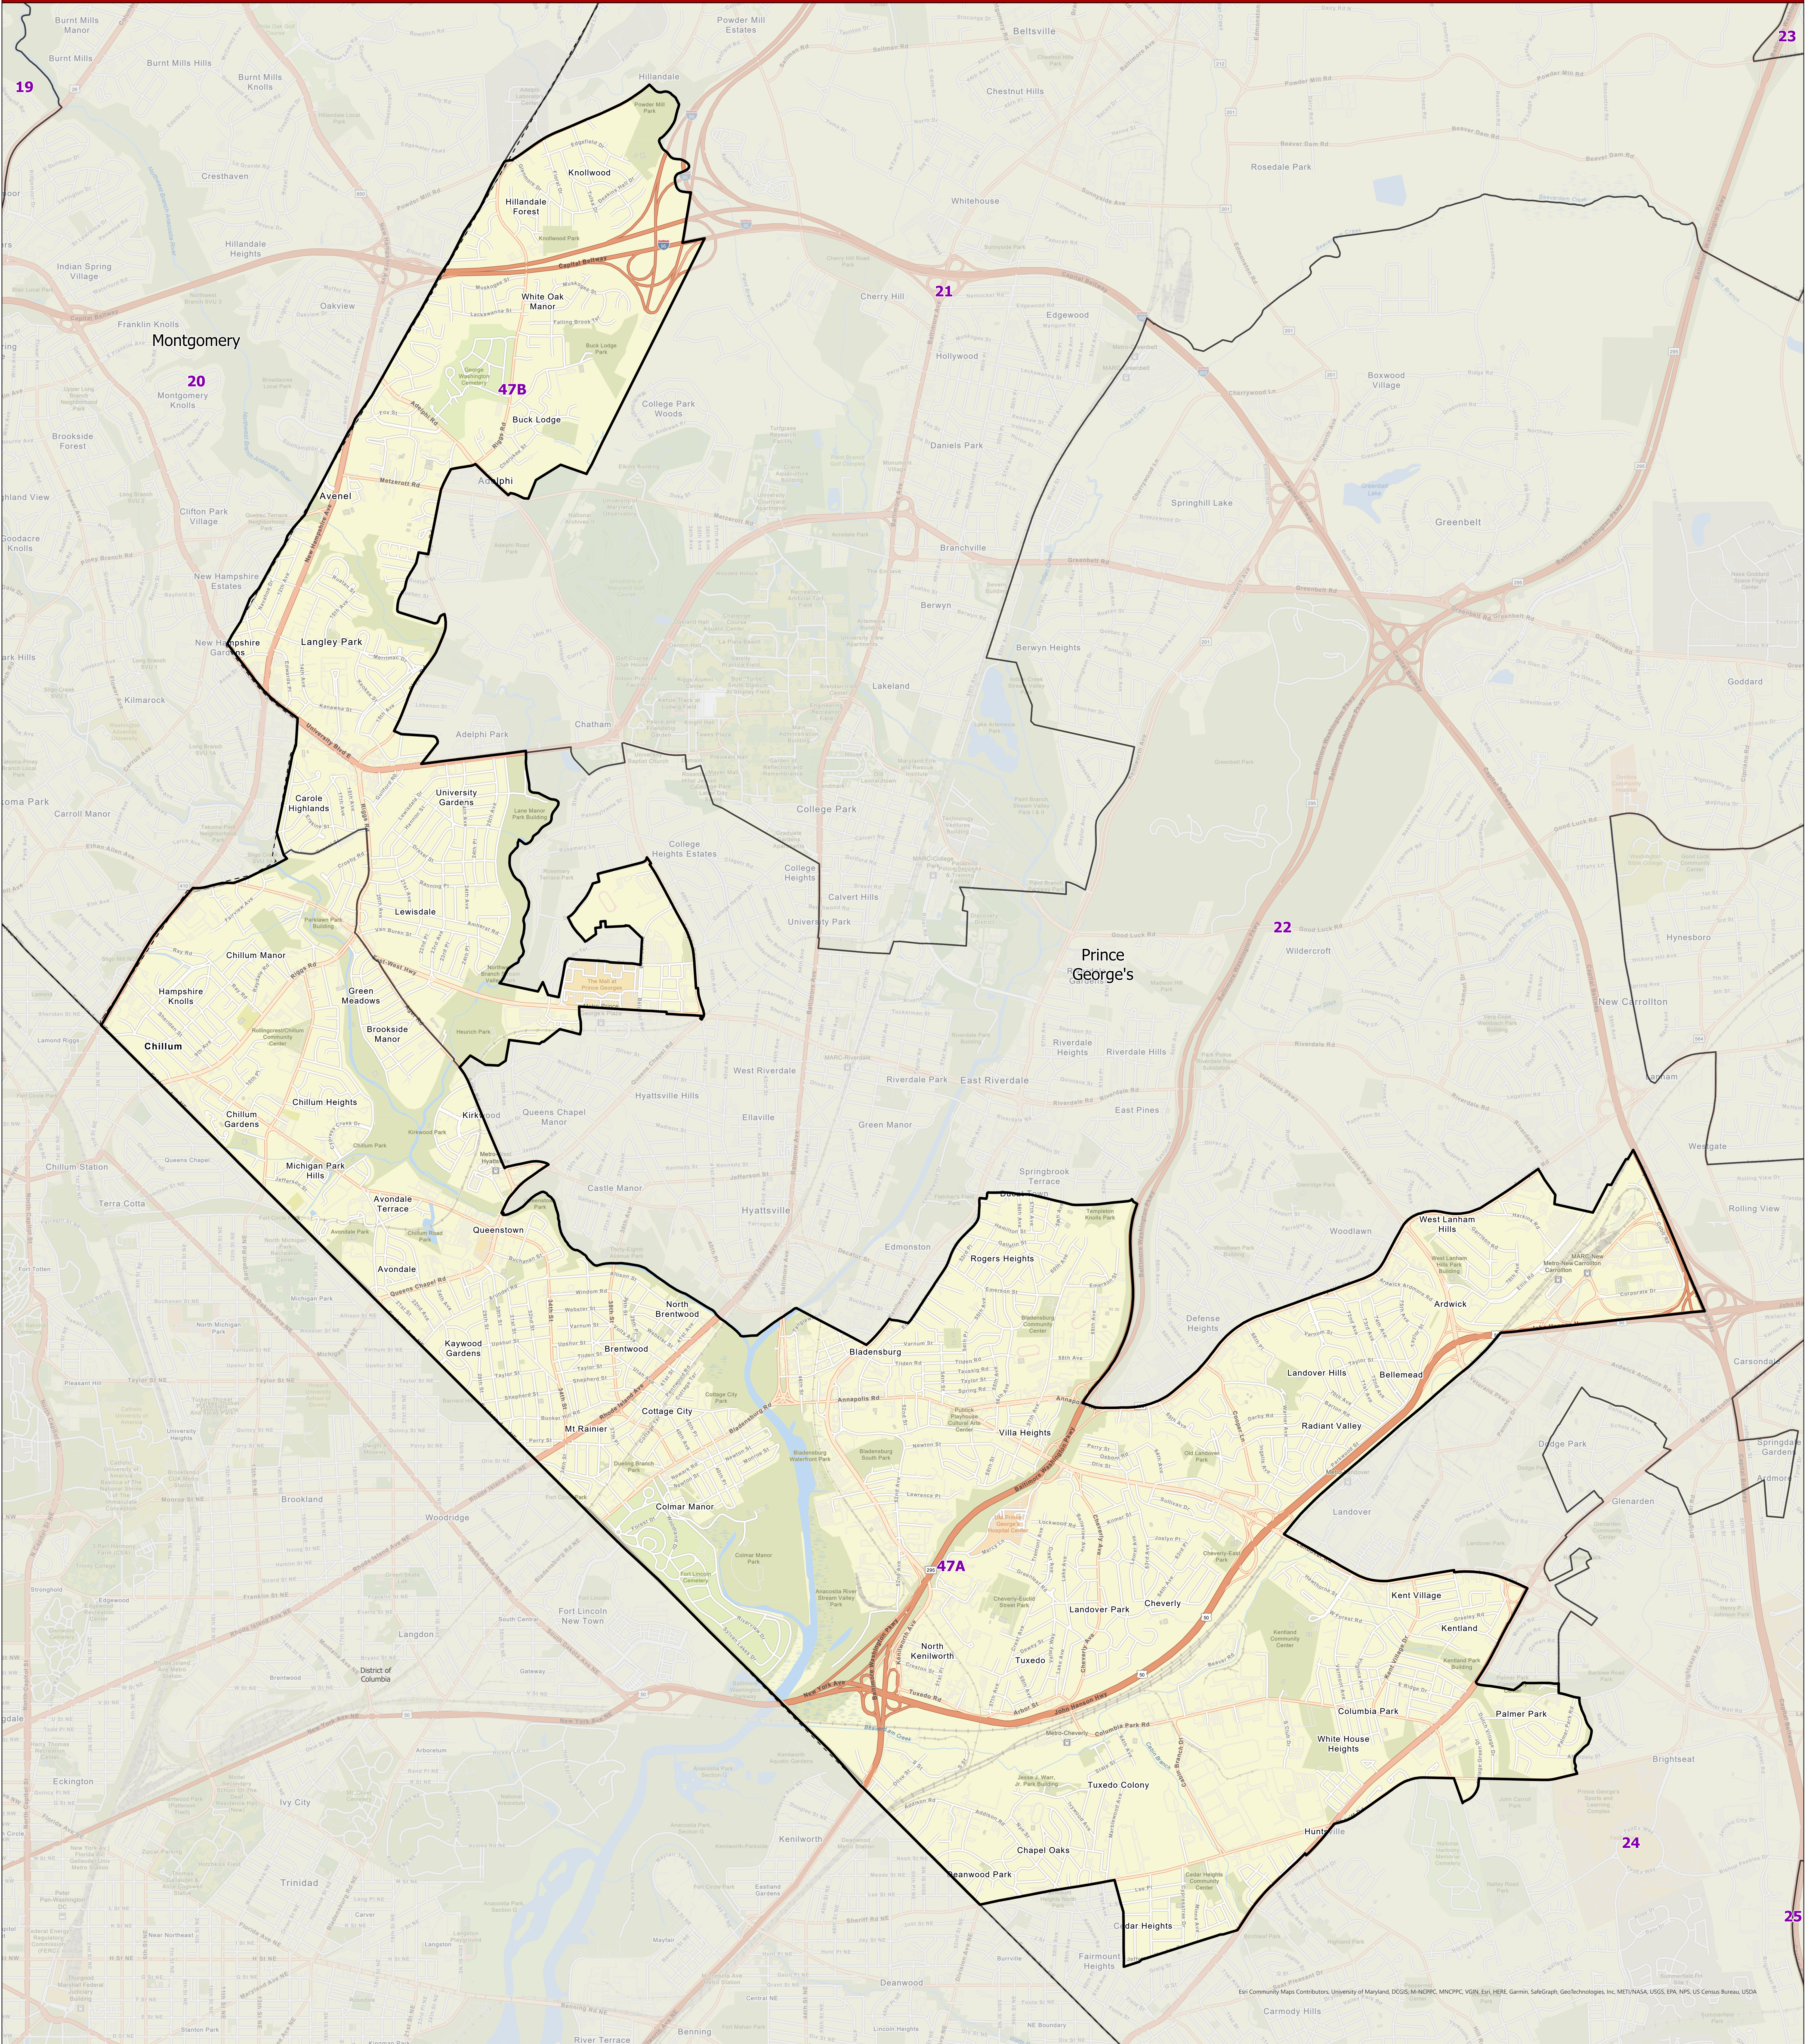

Maryland 2022 Legislative Districts

District 47

Senate Joint Resolution 2 - General Assembly 2022 Session

Data Source: 2020 Census TIGER/Line Files & Senate Joint Resolution 2
General Assembly 2022 Session
Prepared by the Maryland Department of Planning
July 2022

Legend

- County Boundary
- District