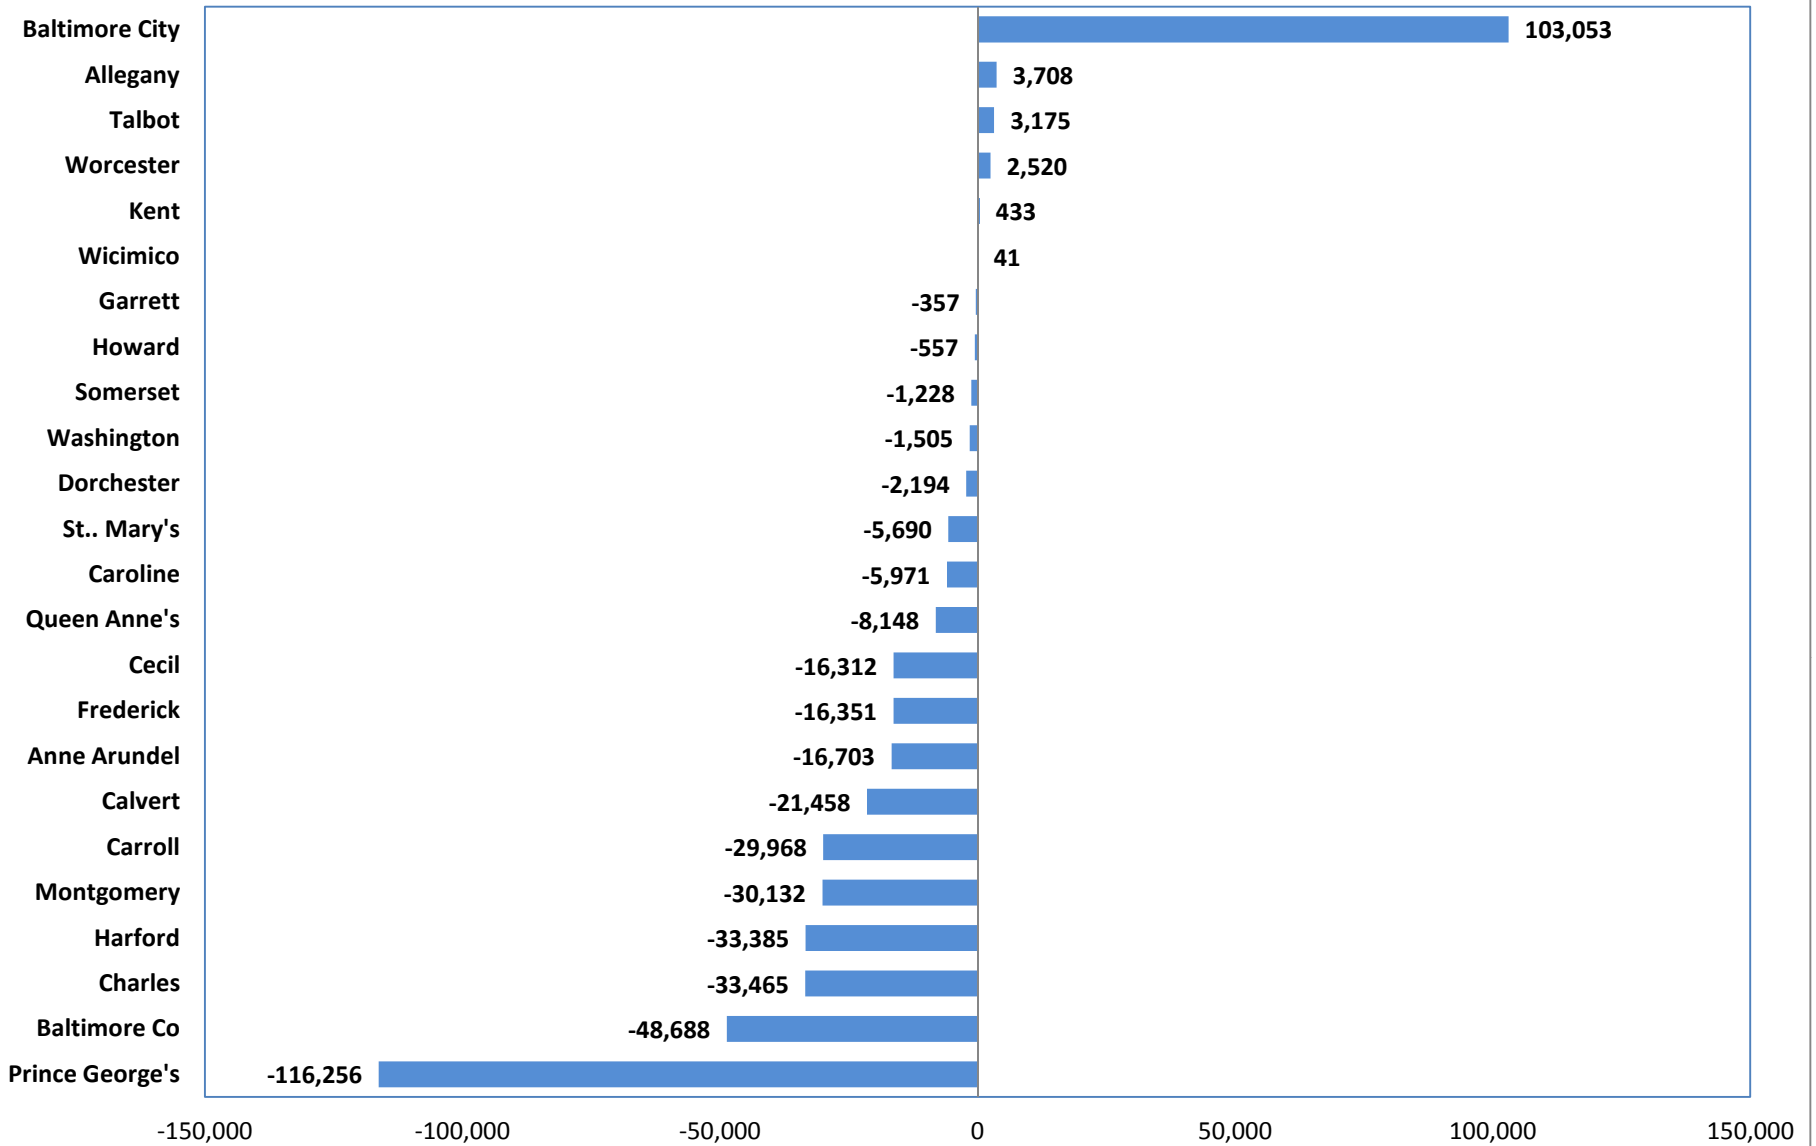

### Chart 5. Net Commutation by Jurisdiction, 2006-2010

Prepared by the Maryland Department of Planning from 2006-2010 ACS, March 2013