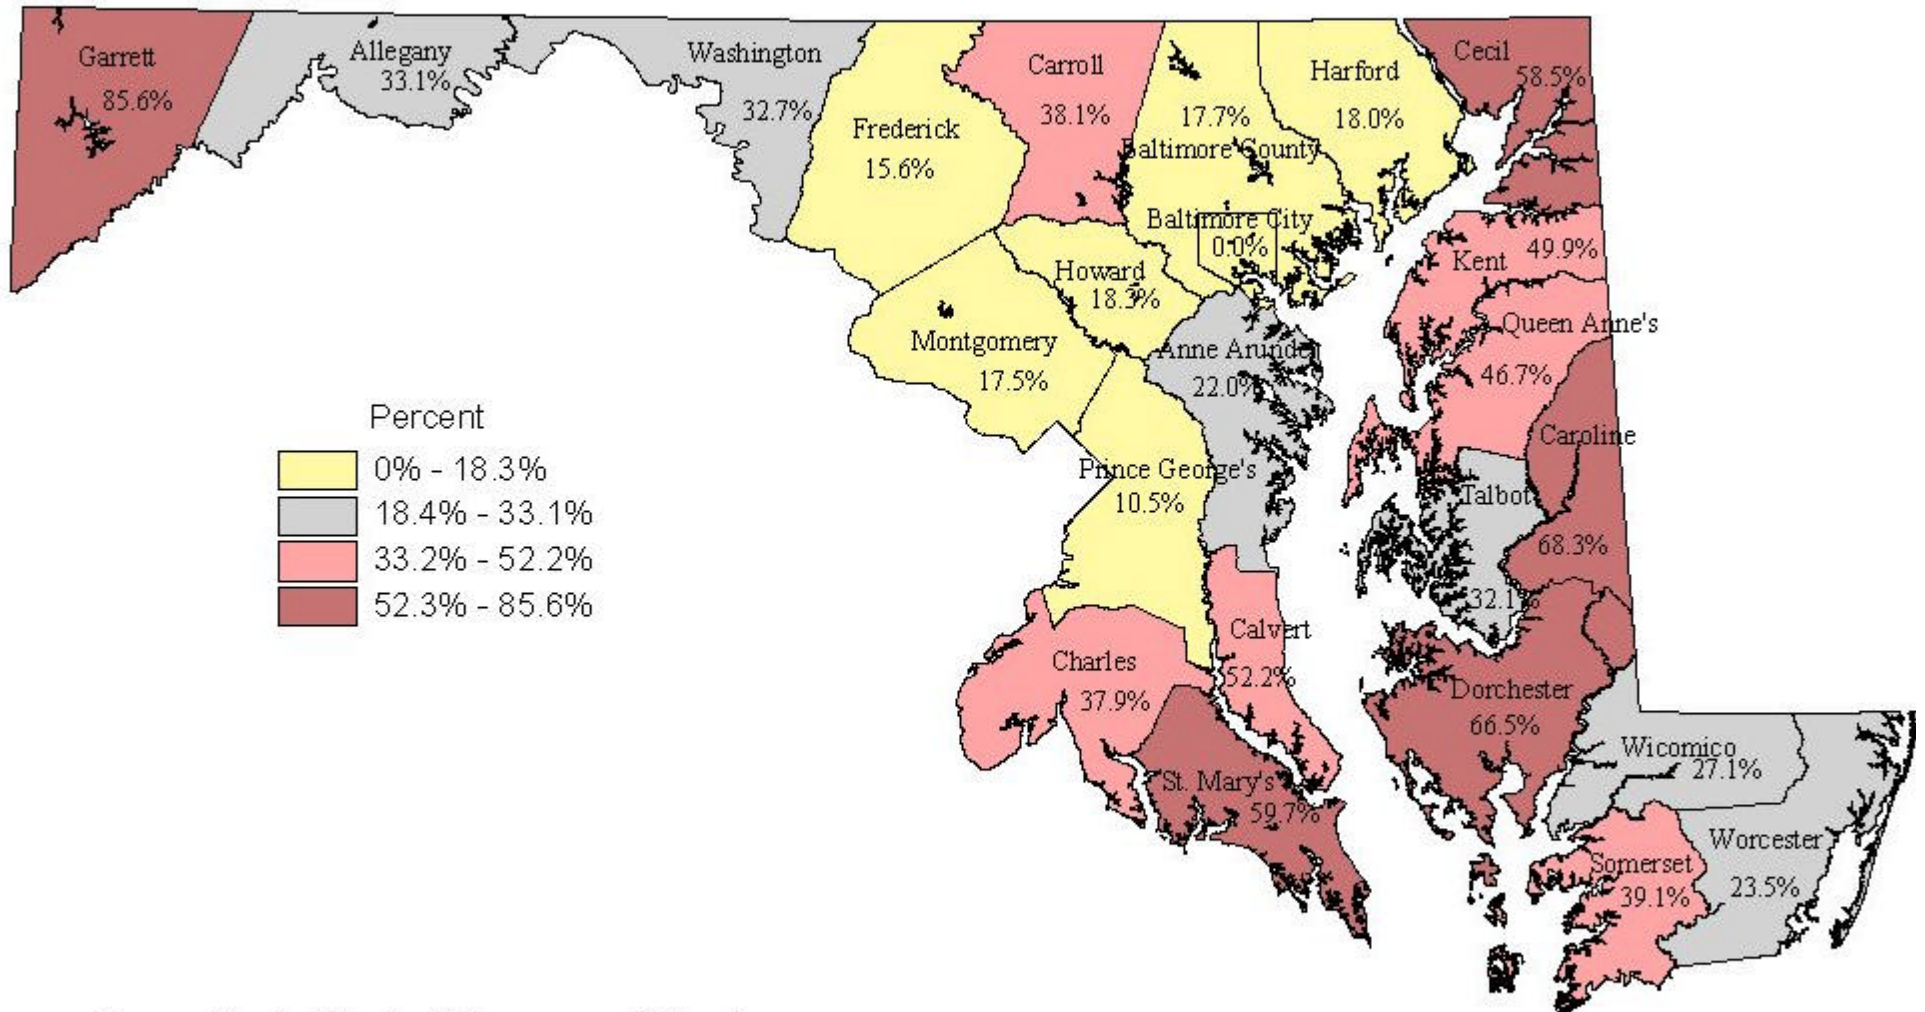

## Percent Single Family Improved Residential Parcels Outside PFAs, 1990 - 2005

Prepared by the Maryland Department of Planning,  
Source : MDProperty View