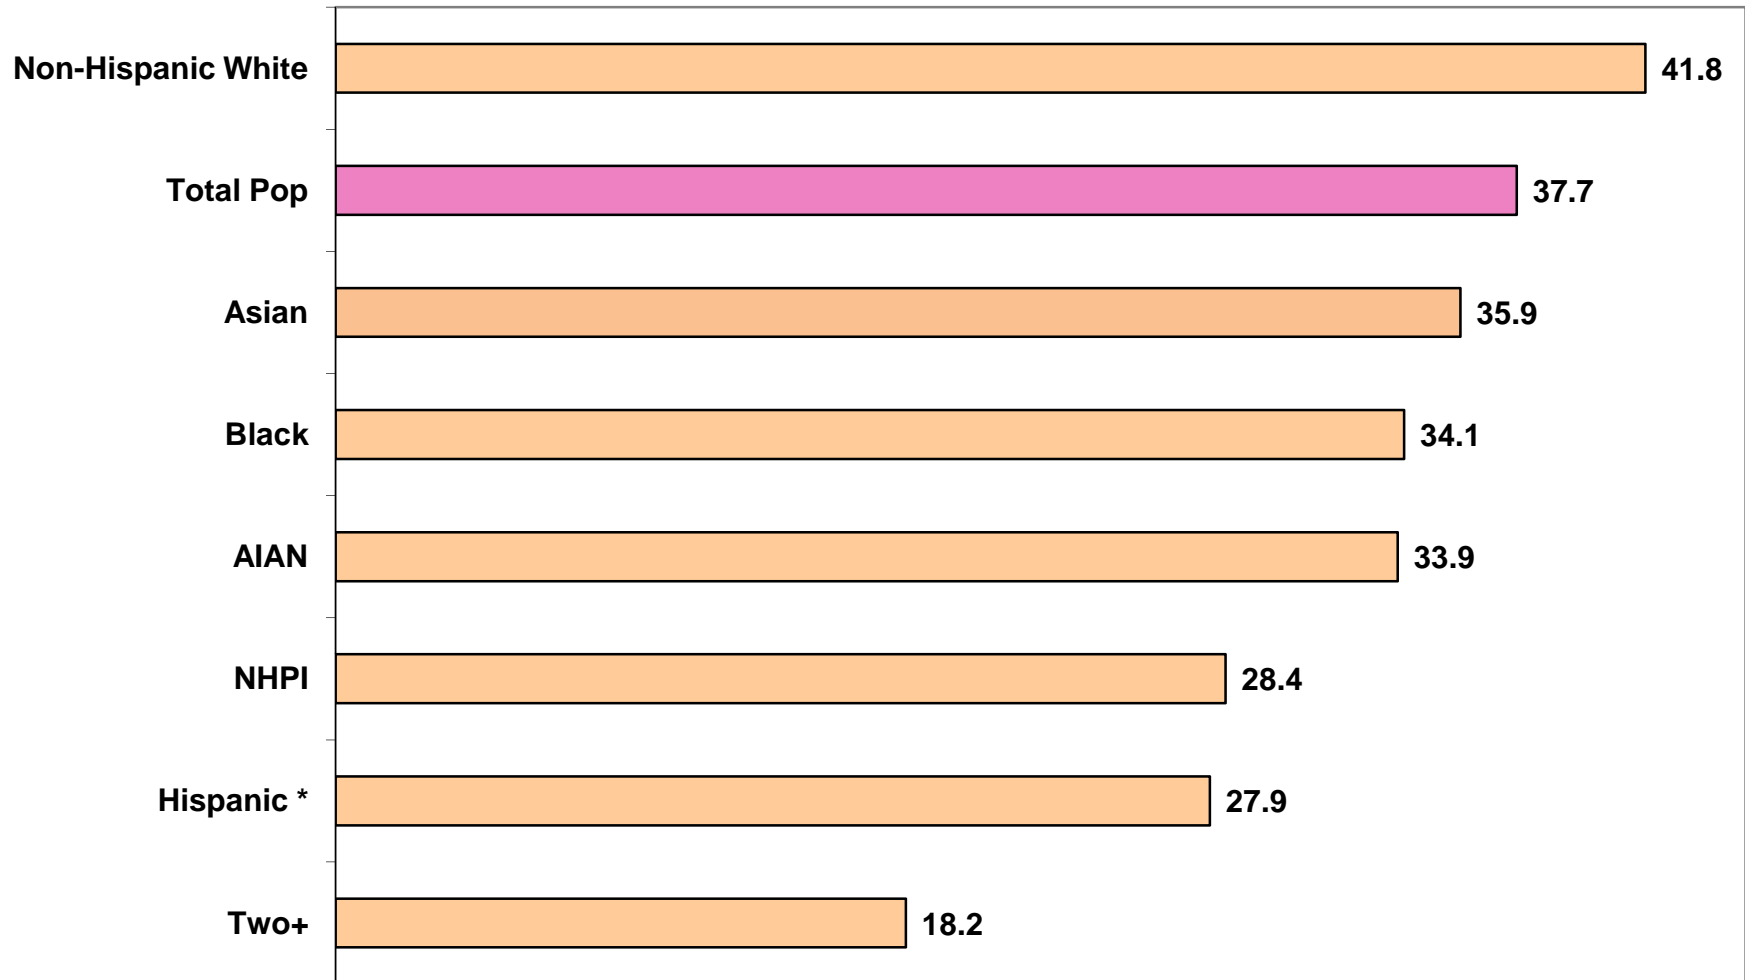

Chart 9. Median Age by Race & Hispanic Origin for Maryland, July 1, 2009 *

AIAN = American Indian or Alaska native. NHPI = Native Hawaiian or Pacific Islander

* Hispanics can be of any race

Prepared by the Maryland Department of Planning, Planning Data Services, from U.S. Census Bureau's Population Estimates Branch, June 2010